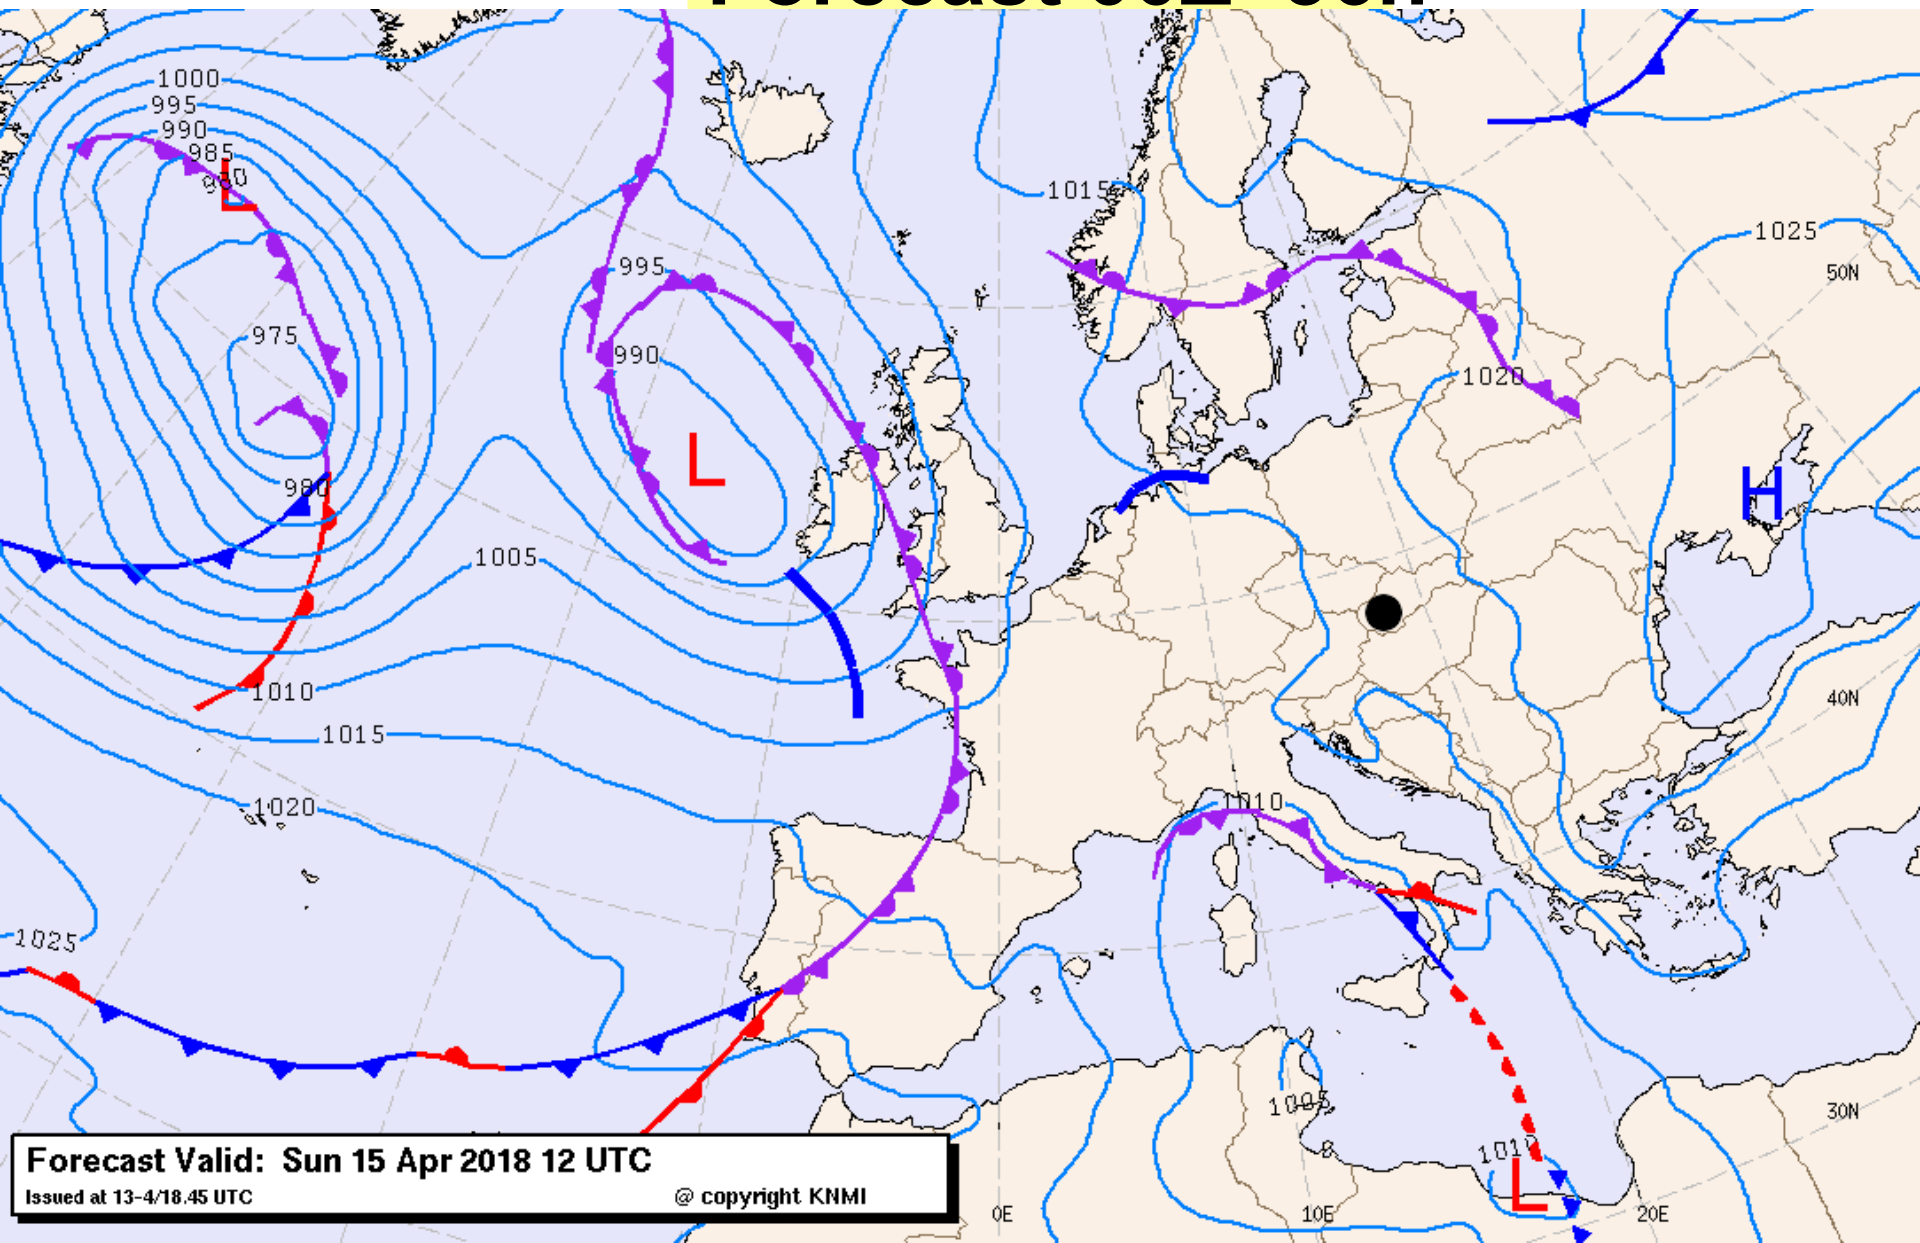

Forecast 00Z+36h

Forecast Valid: Sun 15 Apr 2018 12 UTC

Issued at 13-4/18.45 UTC

@ copyright KNMI

+36h