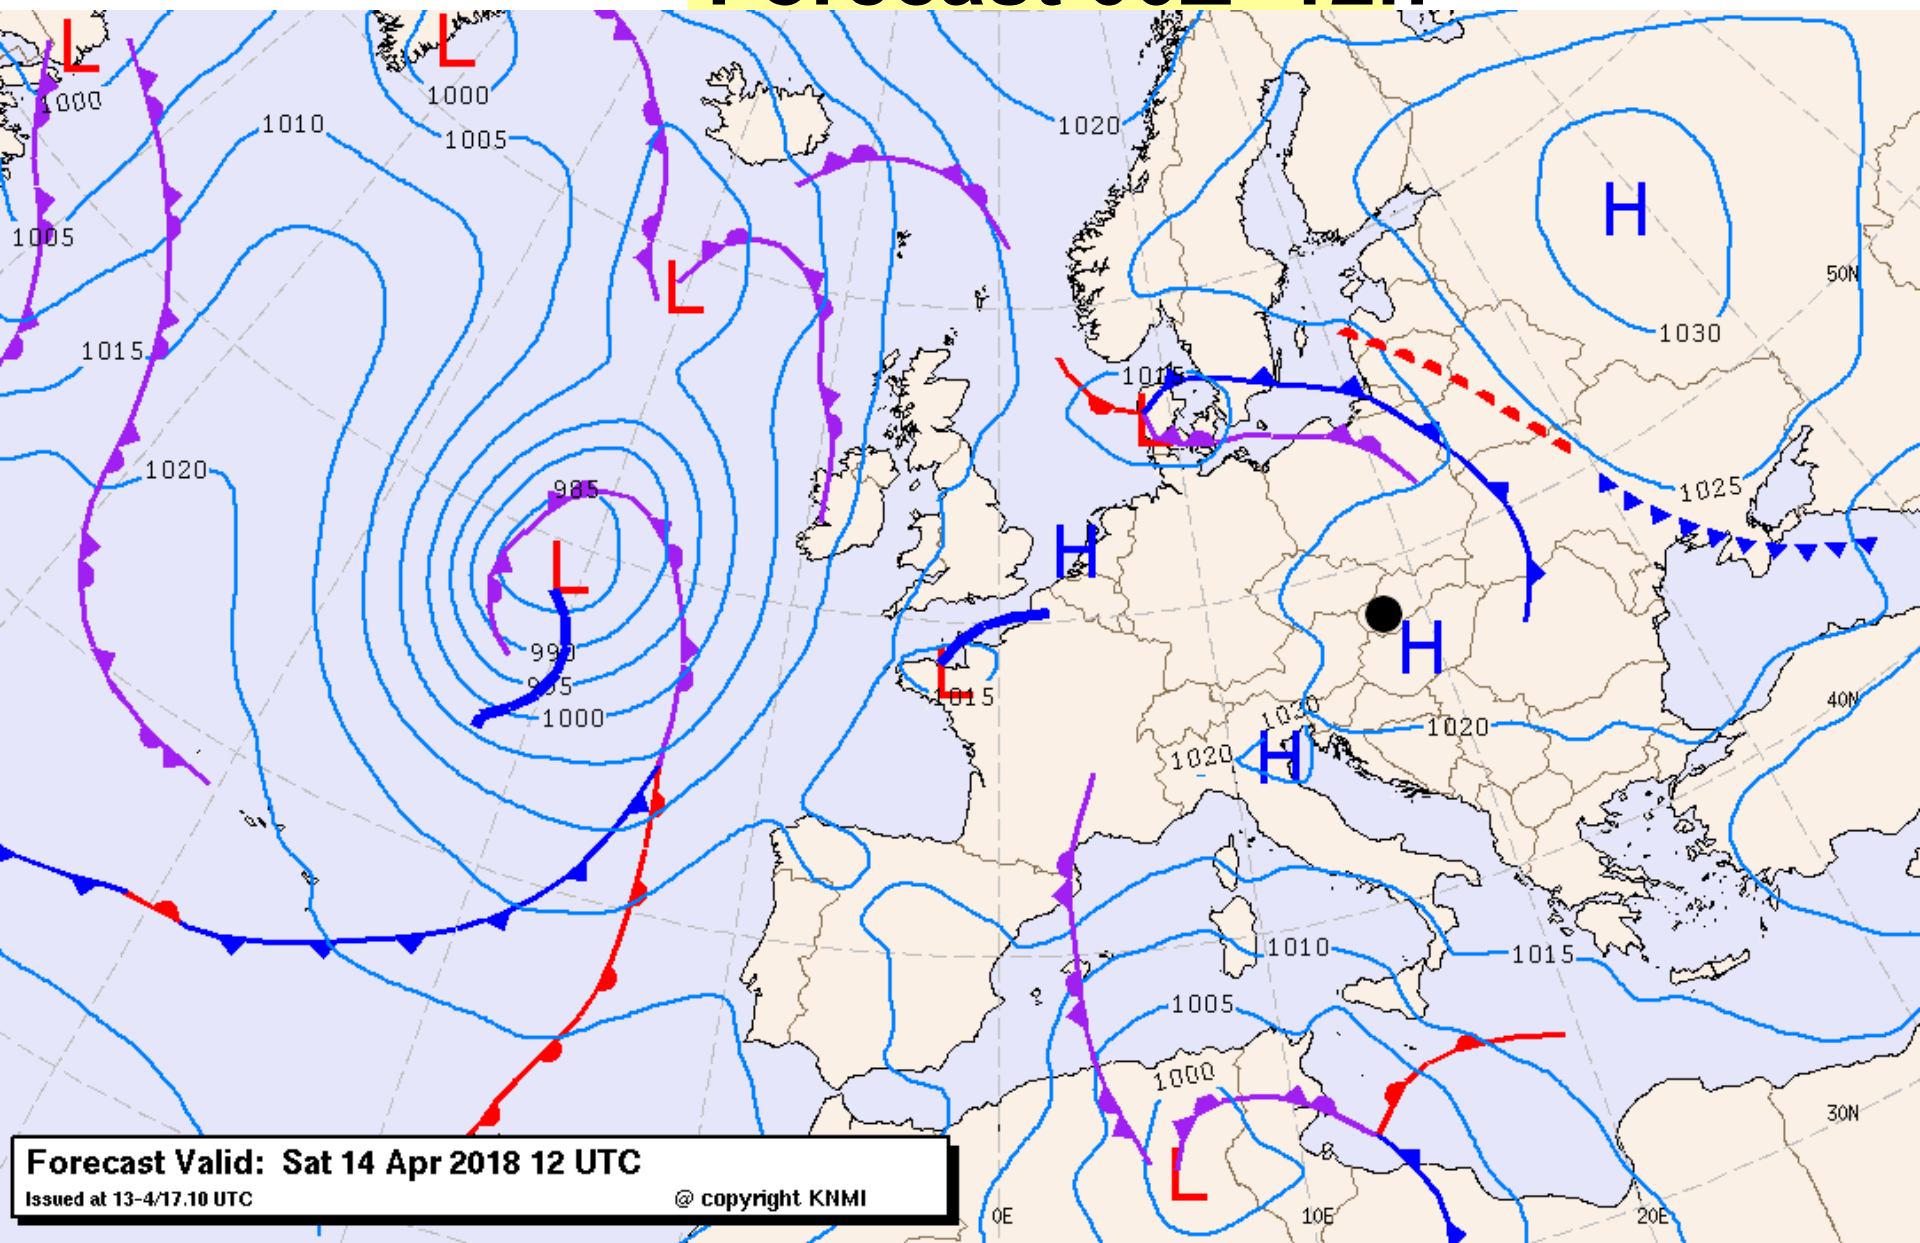

Forecast 00Z+12h

Forecast Valid: Sat 14 Apr 2018 12 UTC
Issued at 13-4/17.10 UTC © copyright KNMI

12Z