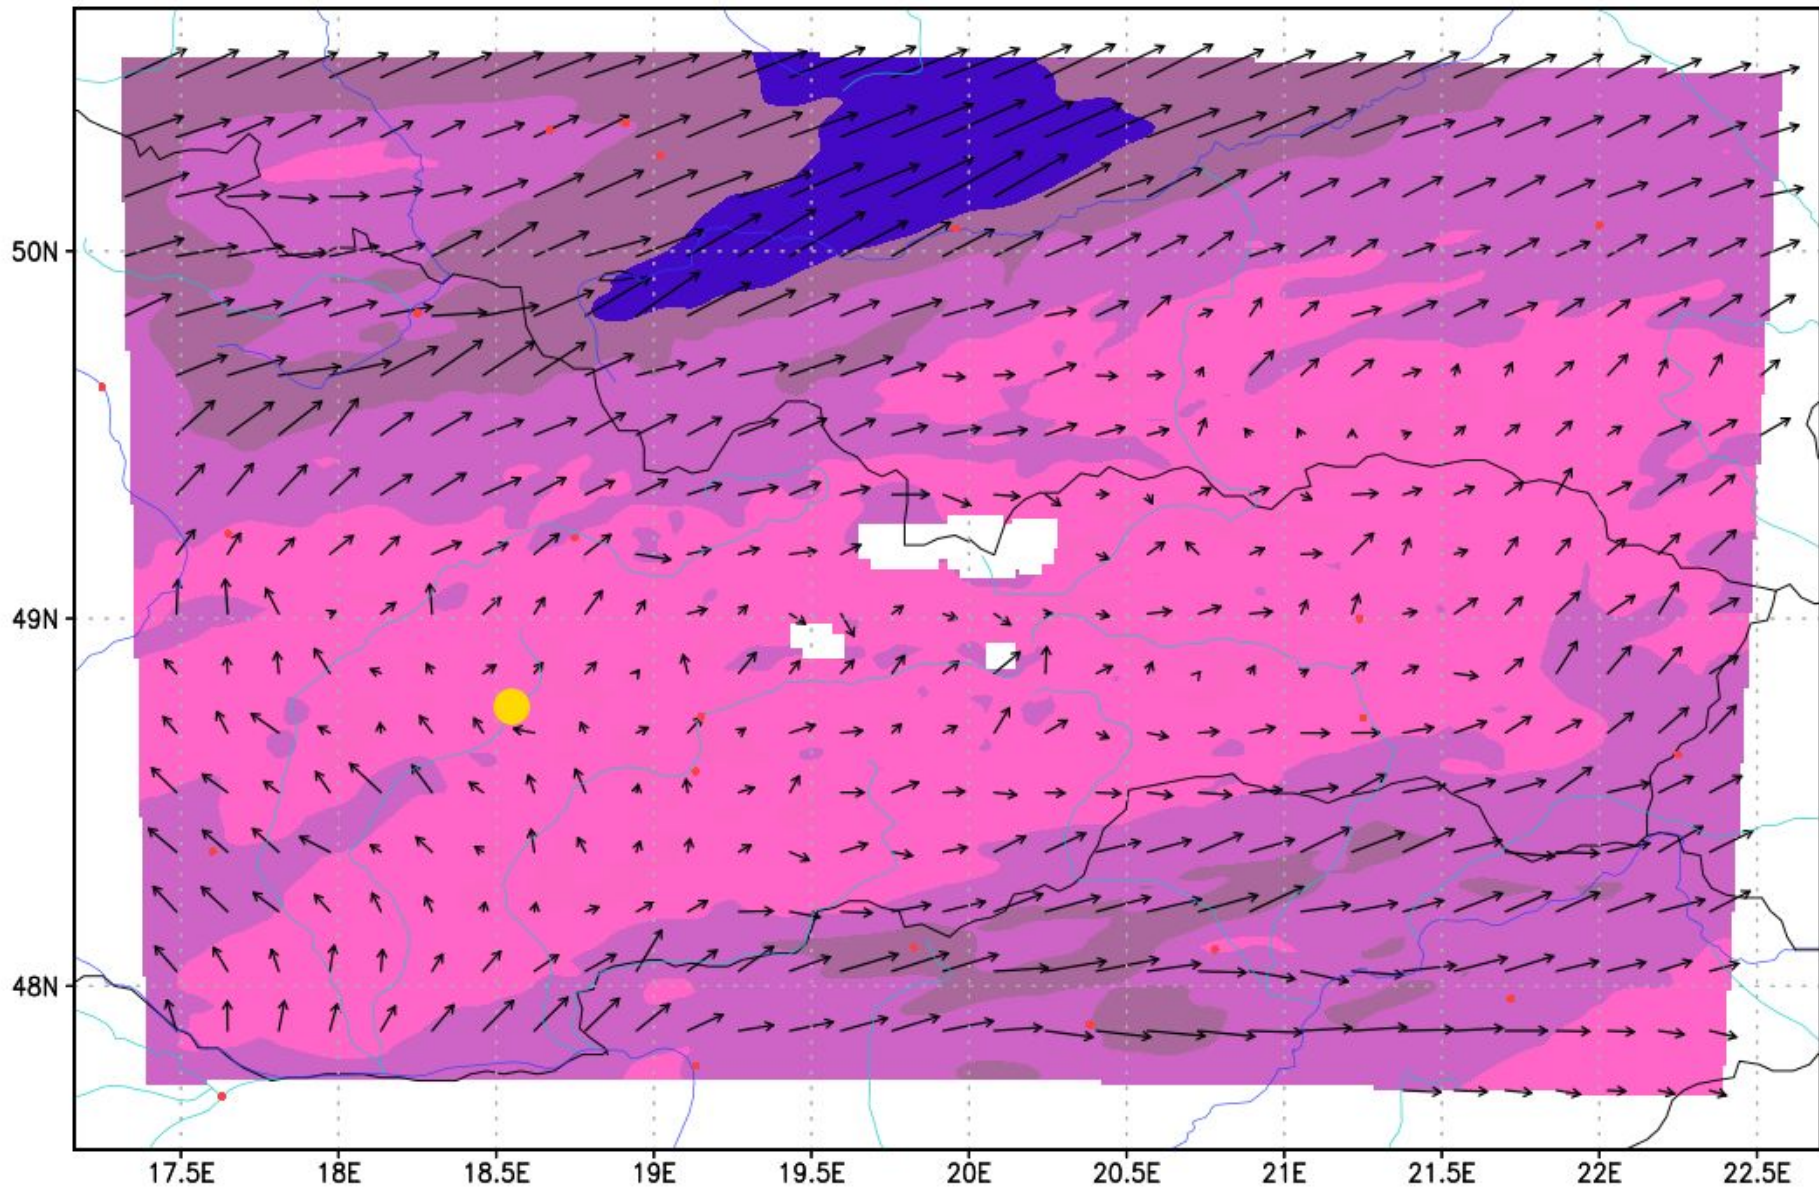

1500m wind [m/s] at 2018-APR-14 13:00Z

GrADS: IGES/COLA

1 3 5 7 9 11 13 15 17 19 21 23 25 27 29 31