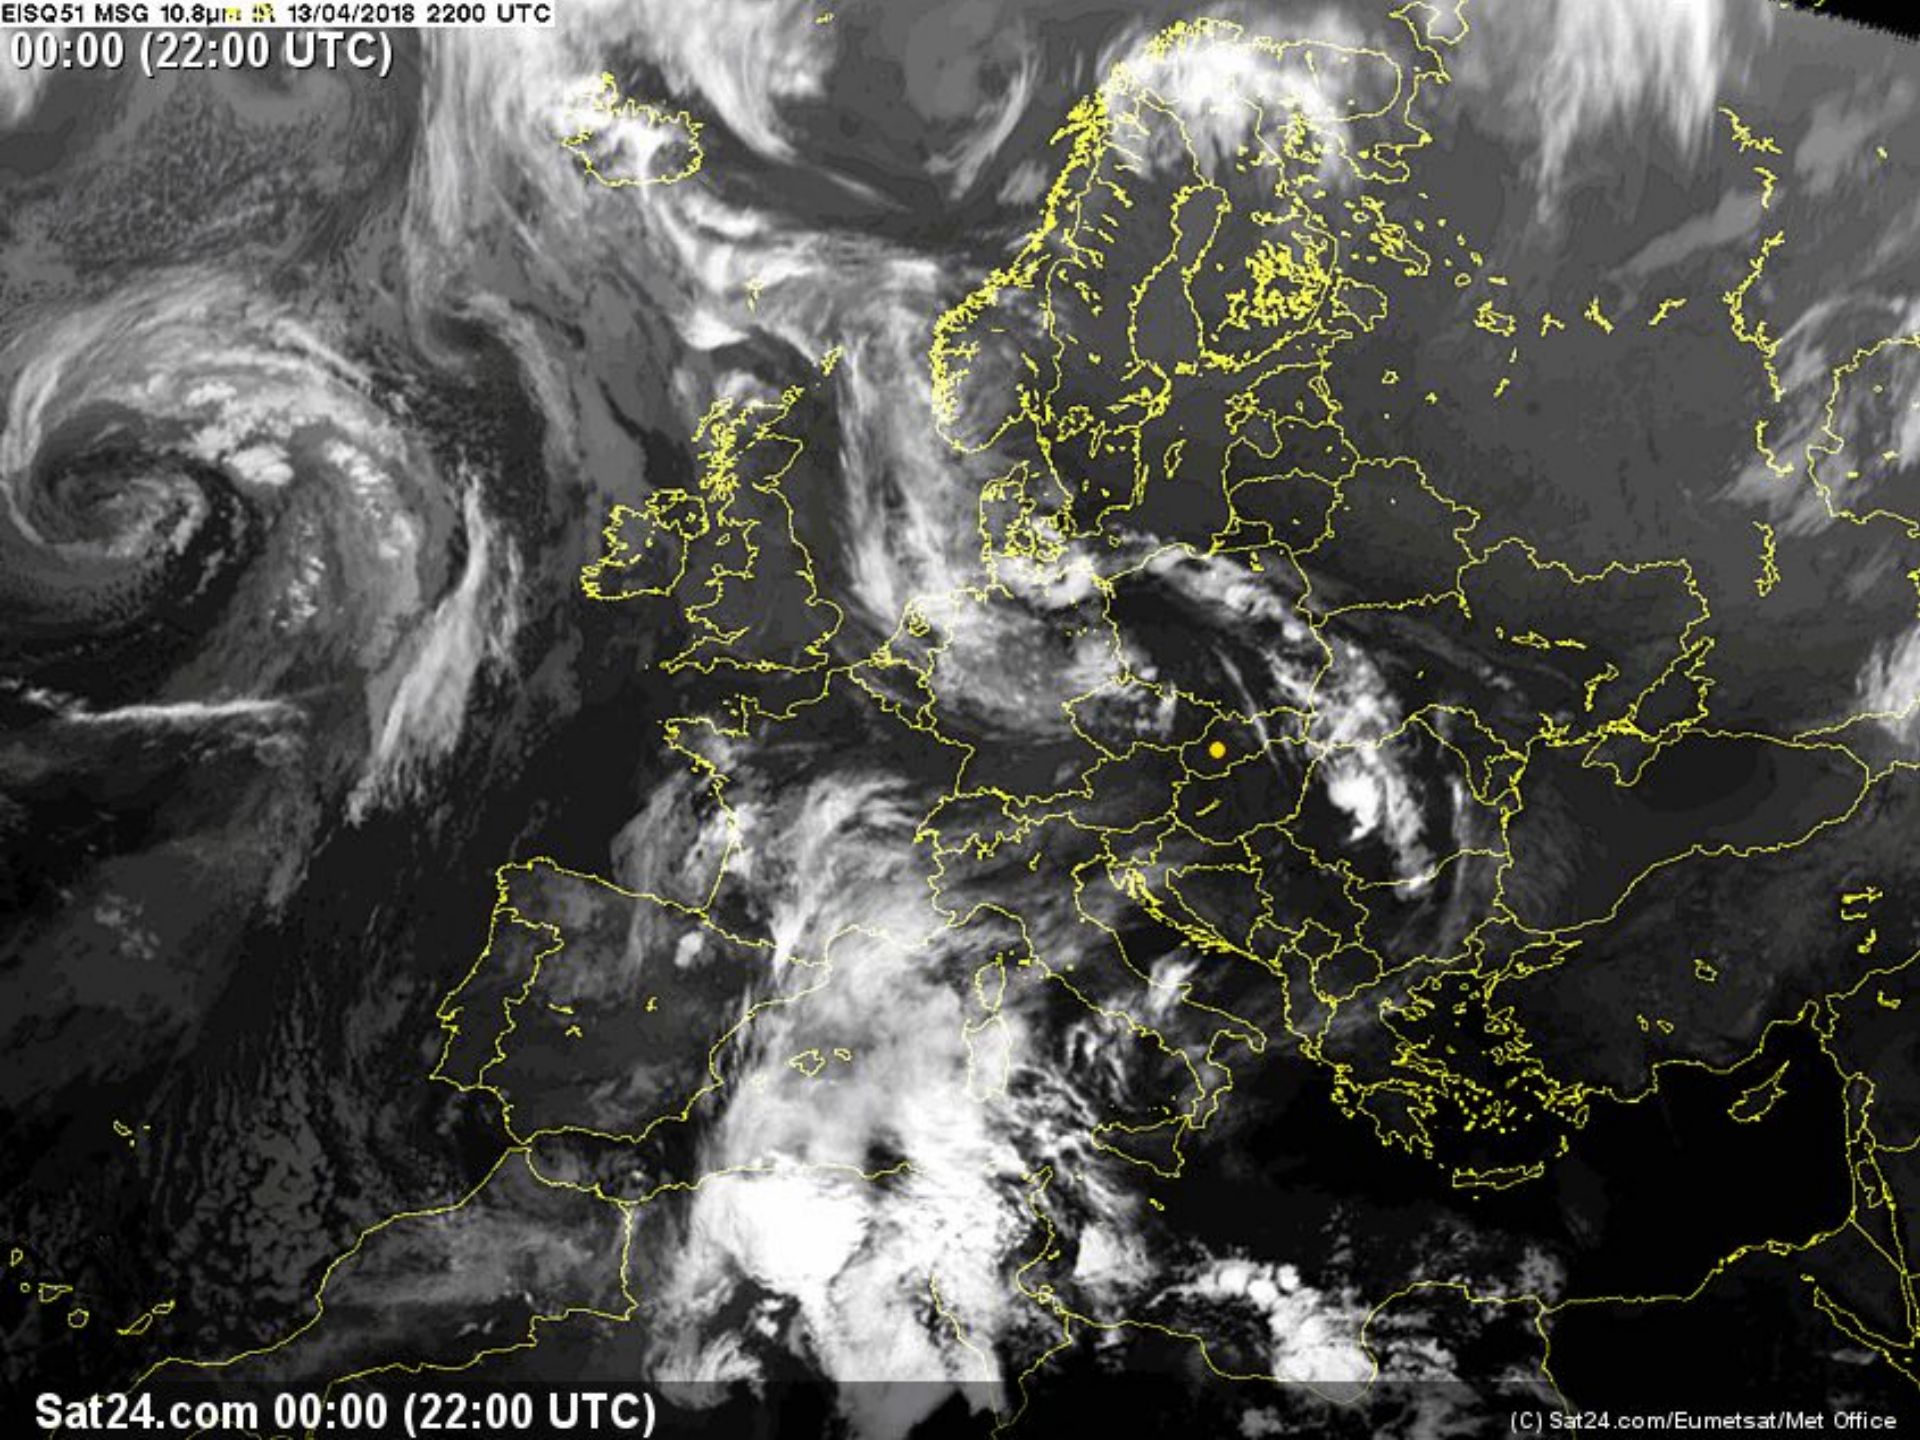

EISQ51 MSG 10.8µm 13/04/2018 2200 UTC
00:00 (22:00 UTC)

Sat24.com 00:00 (22:00 UTC)

(C) Sat24.com/Eumetsat/Met Office