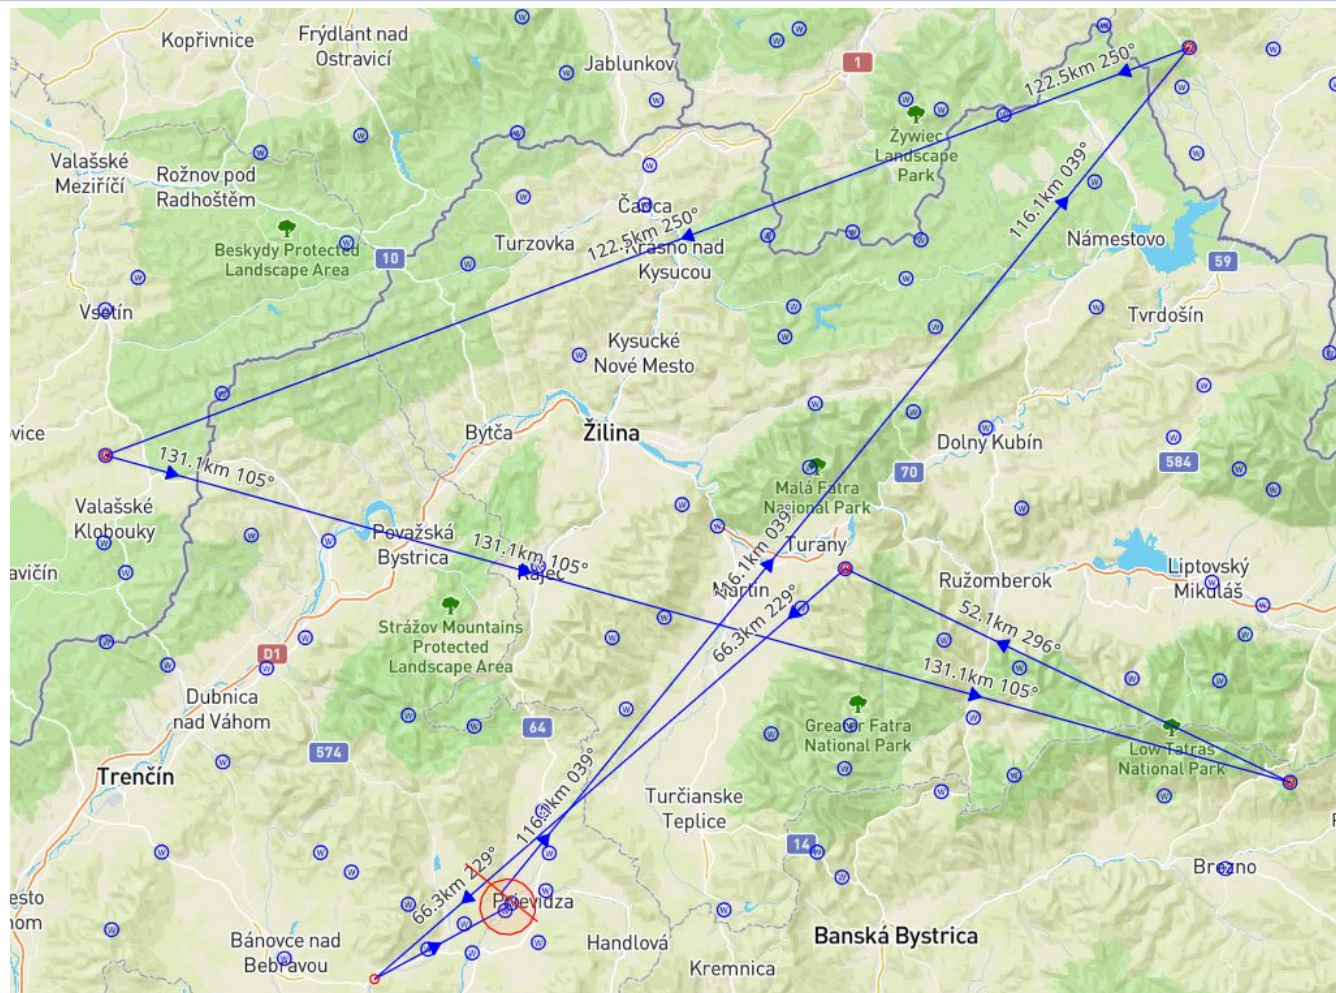

# A

SECTOR FOR RELEASE

LAUNCHING  
AND AIR TOW  
PROCEDURES  
FOR RUNWAY  
**220**  
PRIEVIDZA AIRFIELD

# Club class task

**Racing 500.88 km**

- 024 Bojnice
- 375 Zubryca Gorna
- 148 Lidecko
- 105 Jaraba
- 150 Liptovska Kokava
- 091 Hradiste
- 247 Prievidza