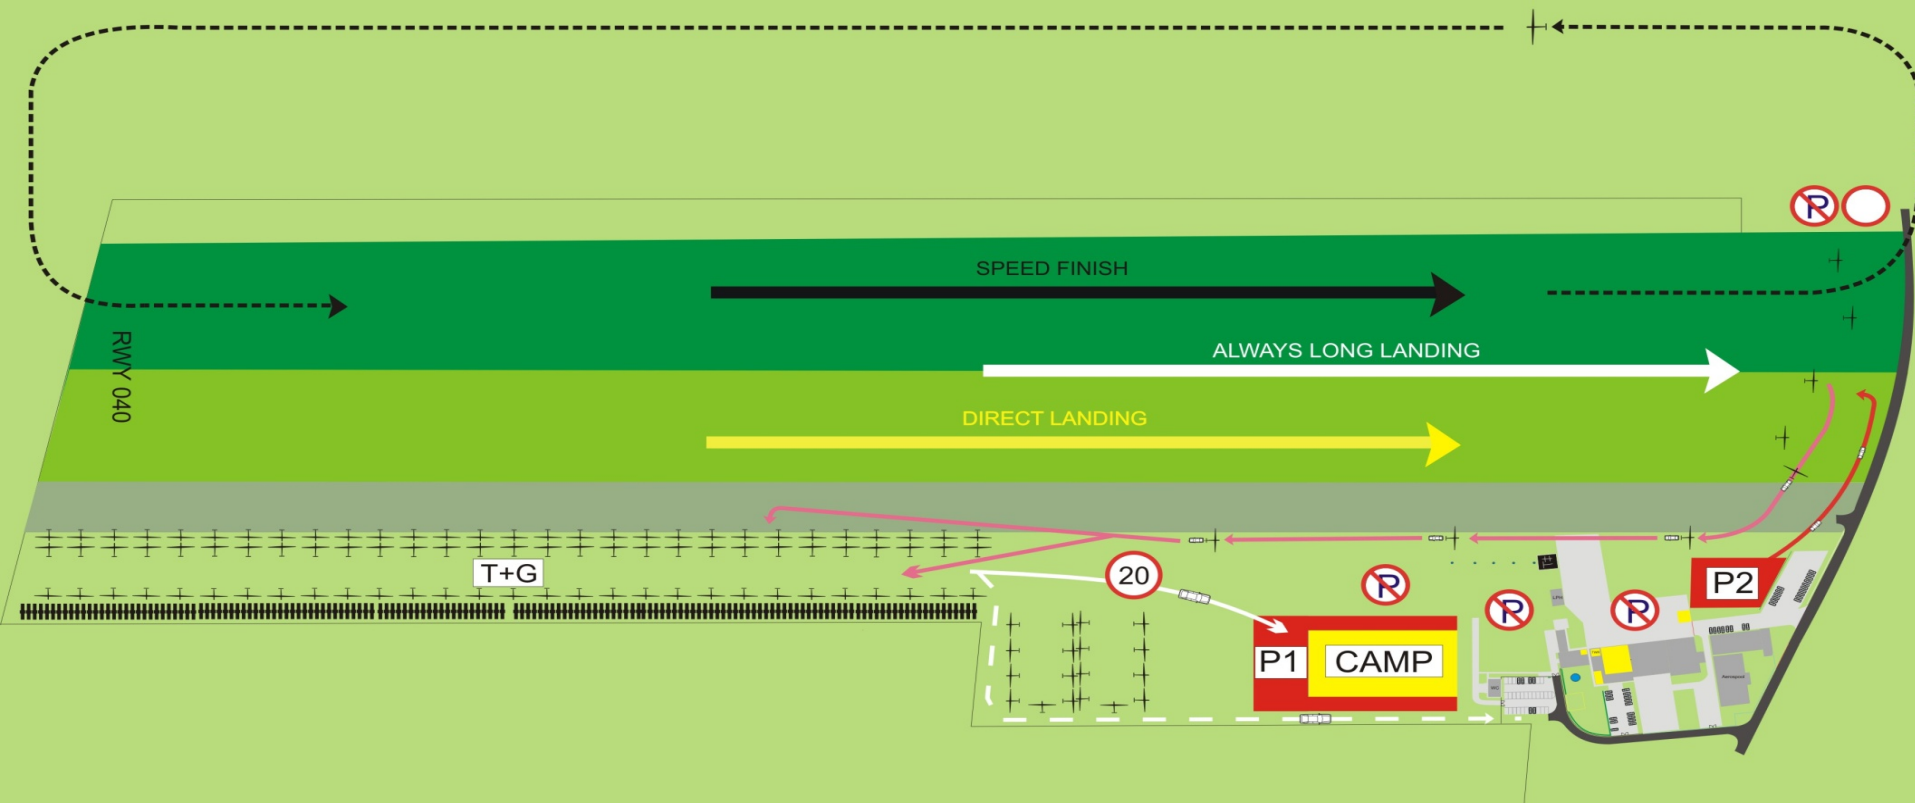

# Notifications

**Military activity**  
**13:30 – 14:00**  
**local time**  
**2x Mig 29**  
**1000ft**

# Arrivals

Arrivals 040 - approach from the south

Picture 4a.