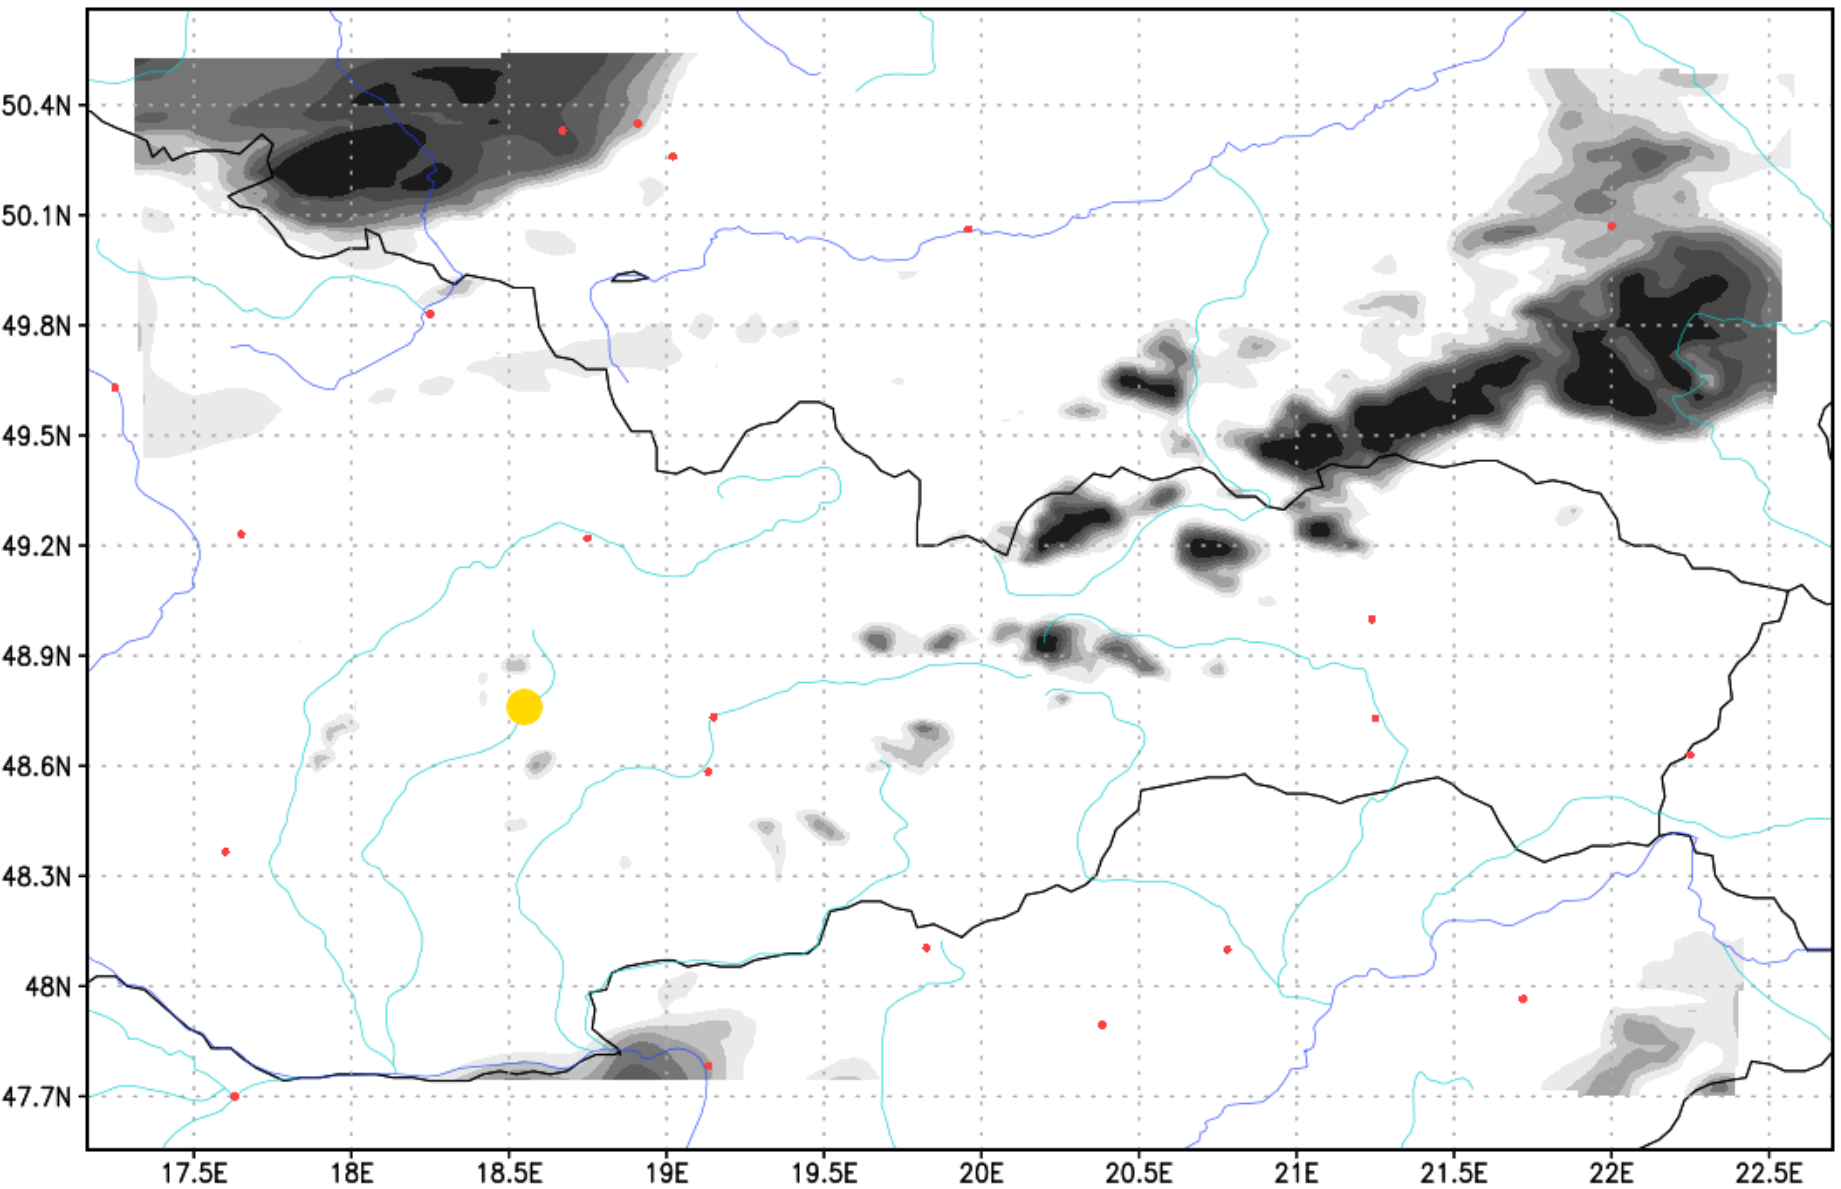

Total cloud and precip @ 2018-APR-14 12:00Z