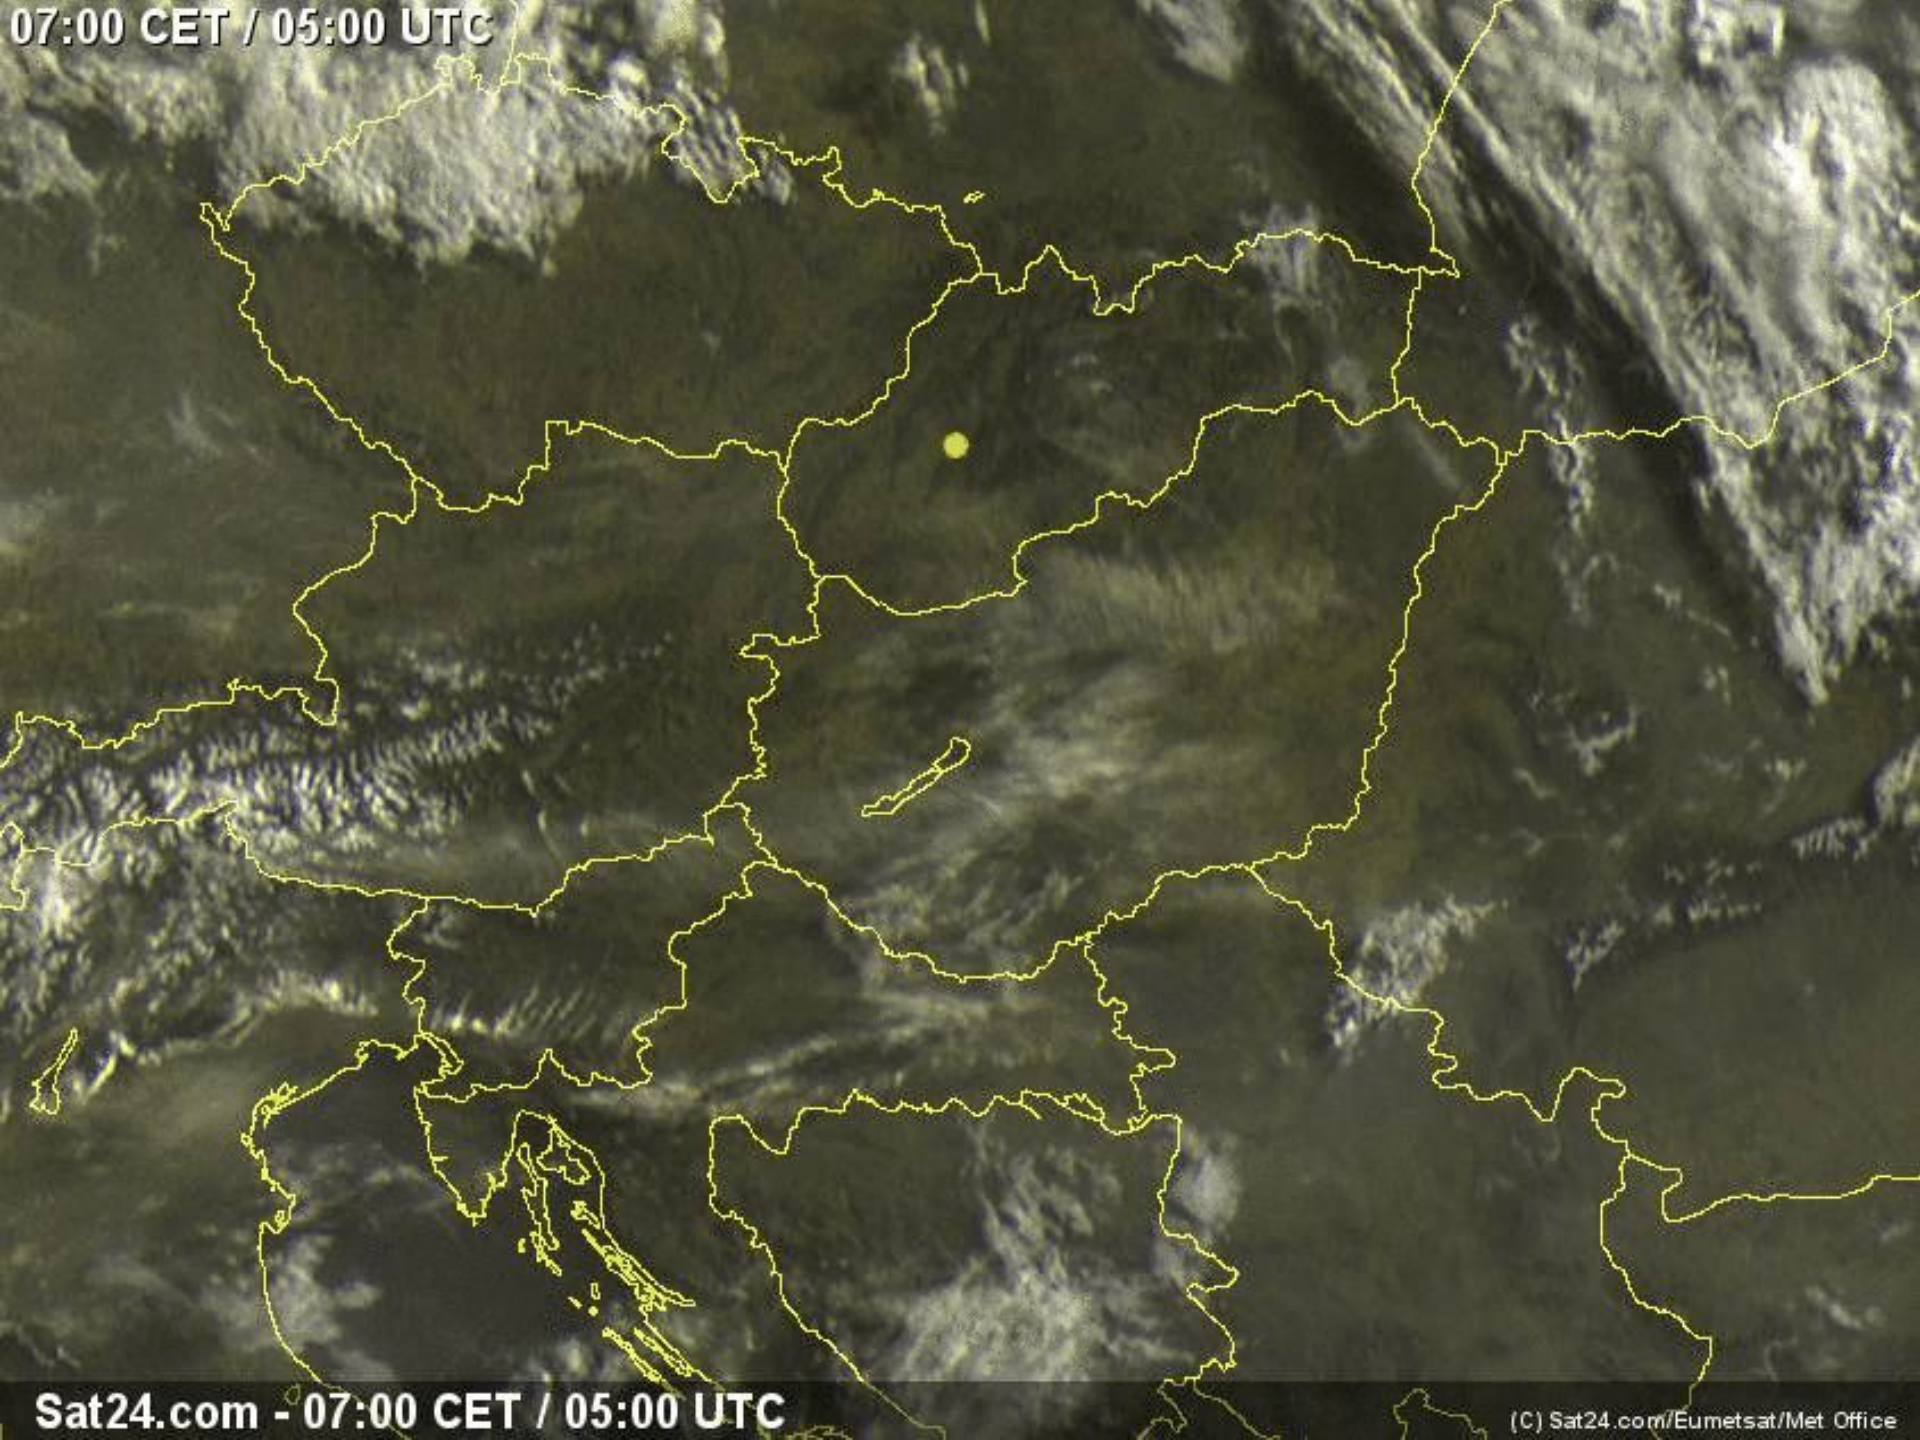

# Forecast 00Z+24h

**00Z+24h**

EISQ51 MSG 10.8µm 13/04/2018 2200 UTC  
00:00 (22:00 UTC)

Sat24.com 00:00 (22:00 UTC)

(C) Sat24.com/Eumetsat/Met Office

07:00 CET / 05:00 UTC

Sat24.com - 07:00 CET / 05:00 UTC