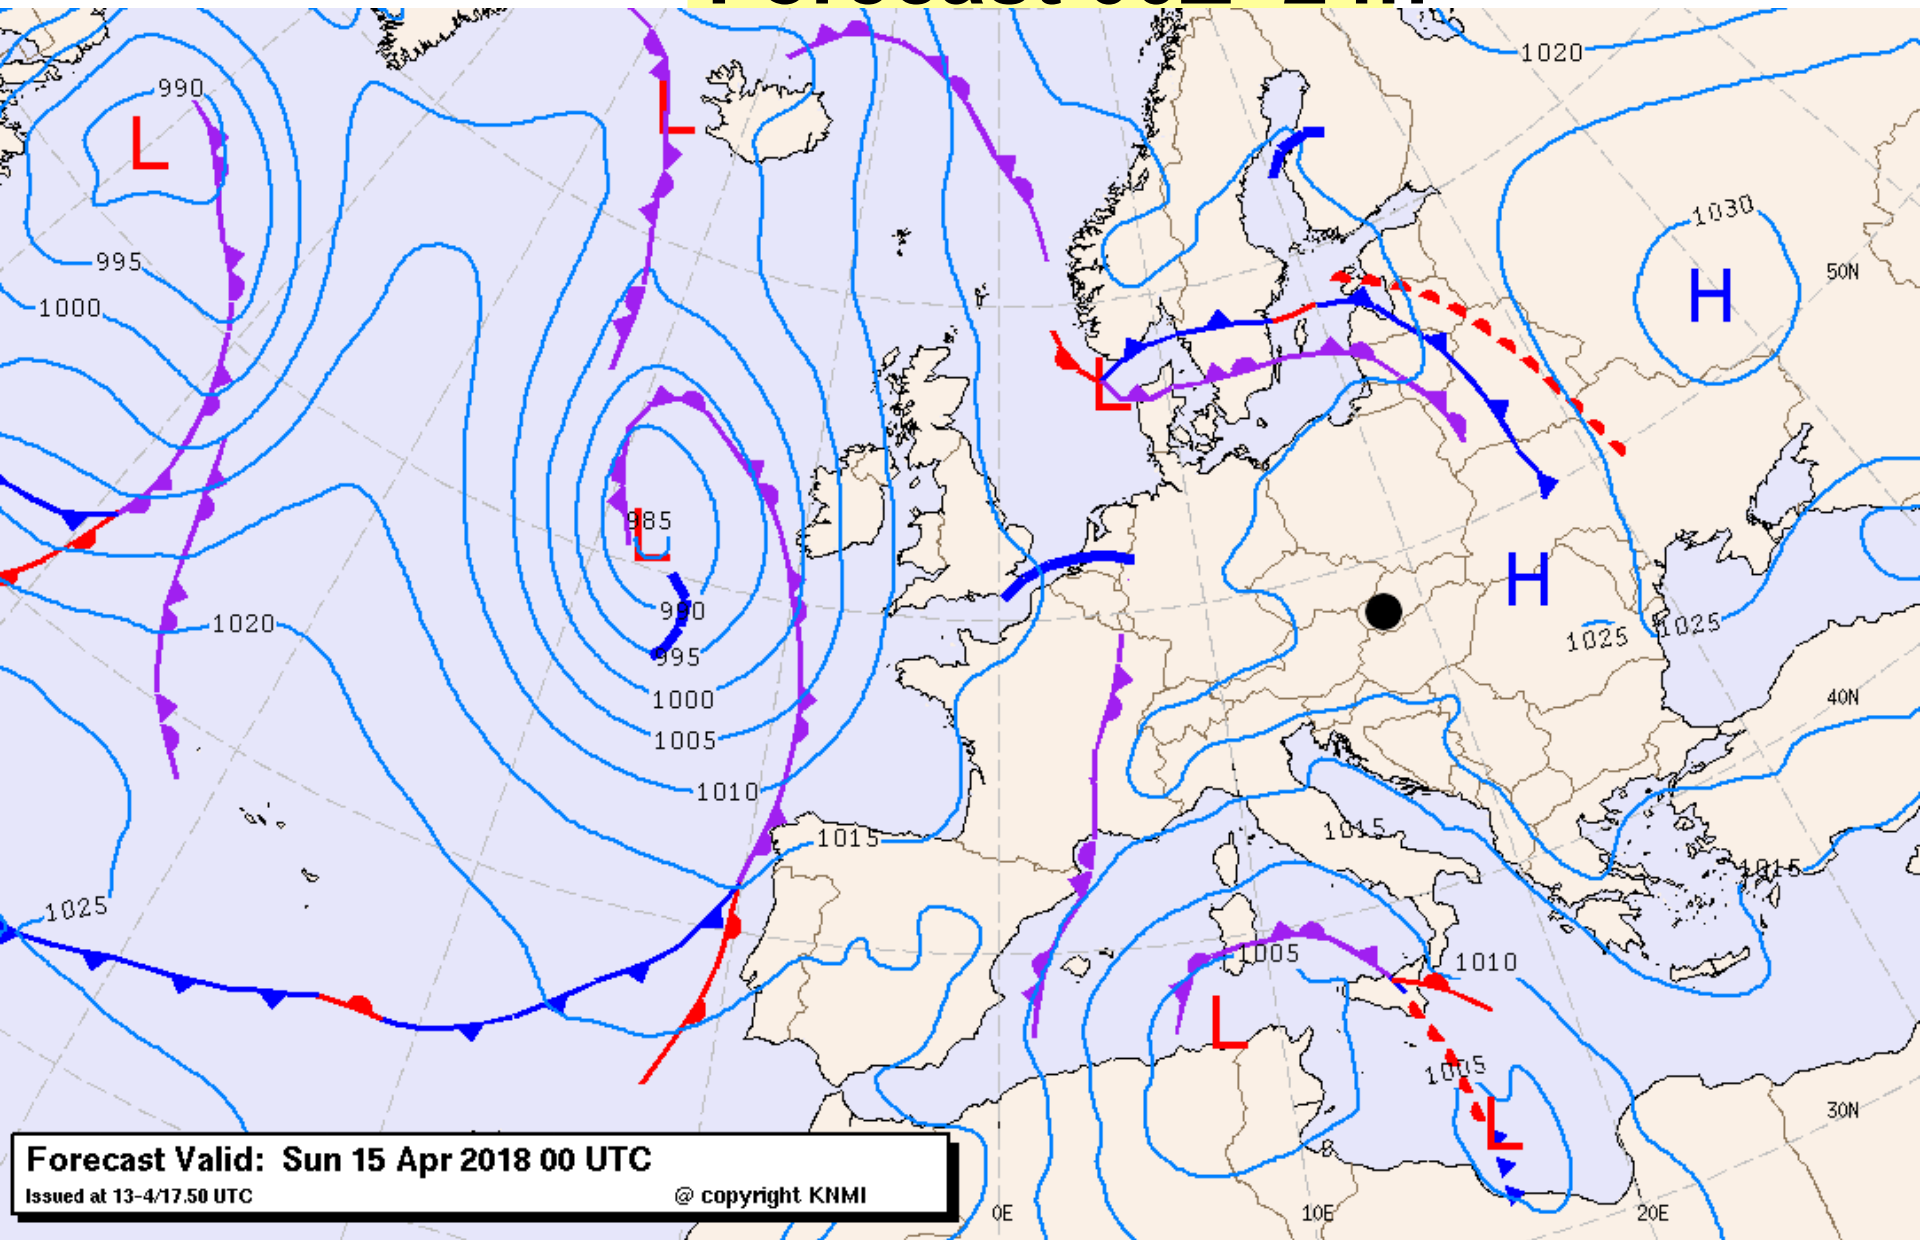

Forecast 00Z+24h

00Z+24h