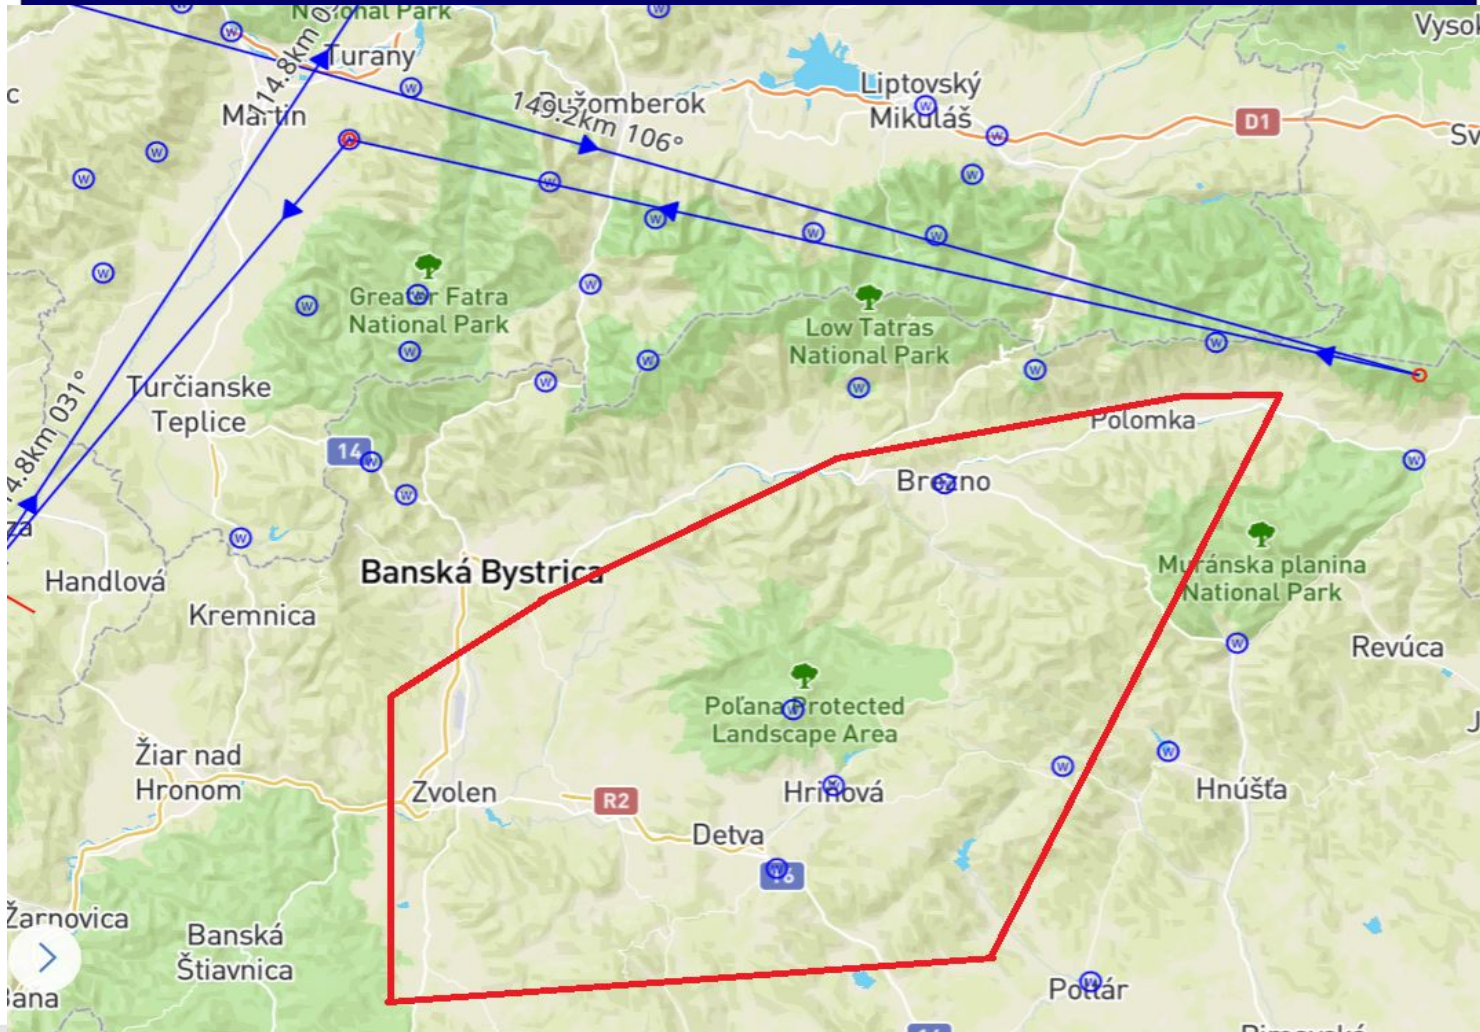

Notifications

Military activity
13:30 – 14:00
local time
2x Mig 29
1000ft