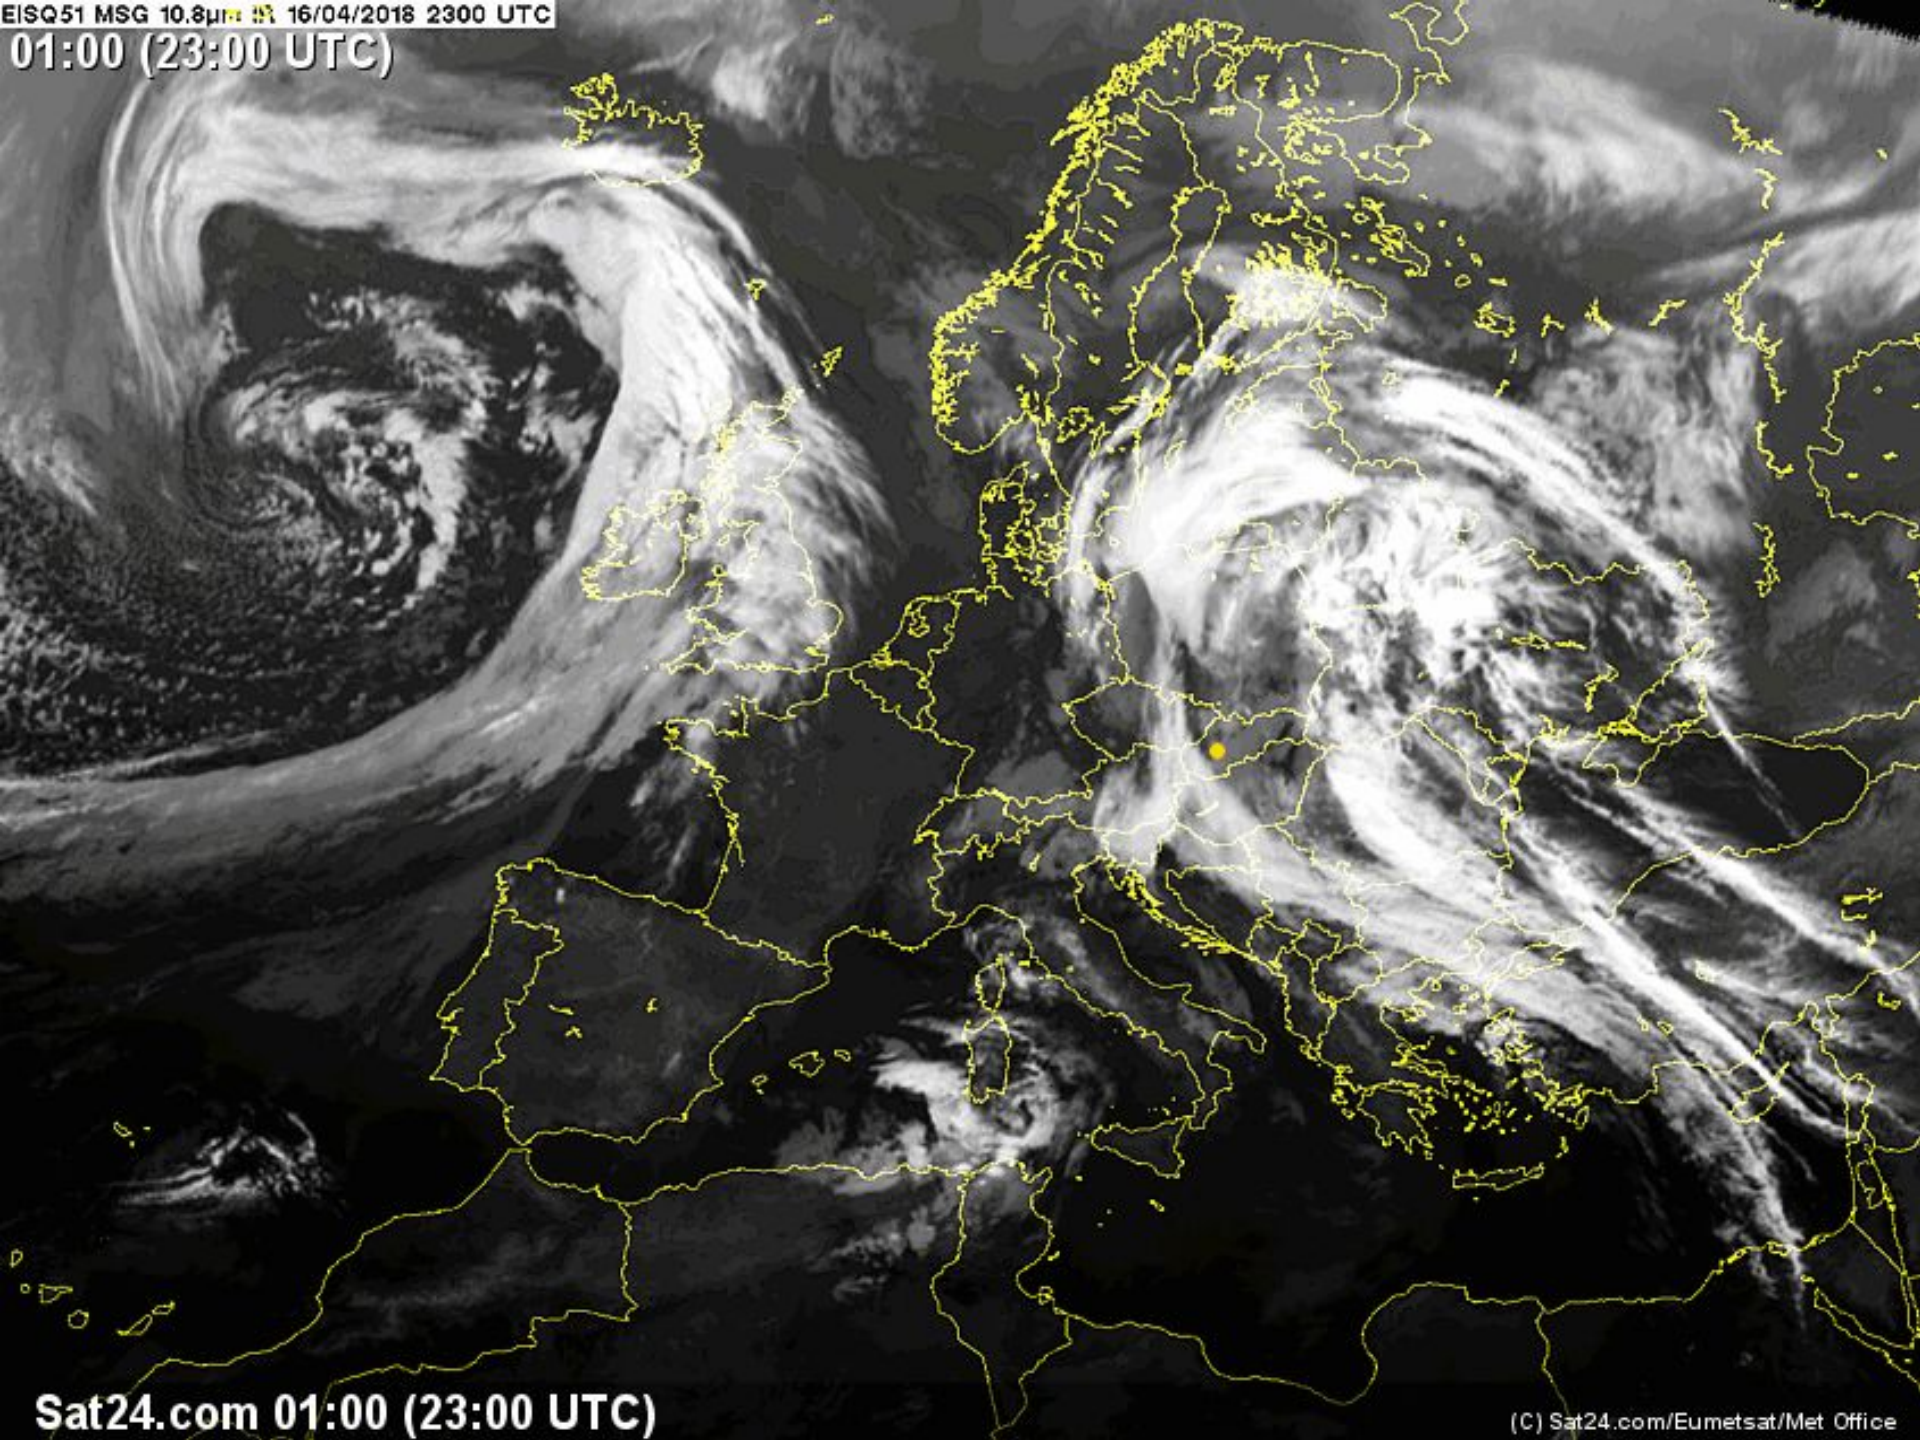

01:00 (23:00 UTC)