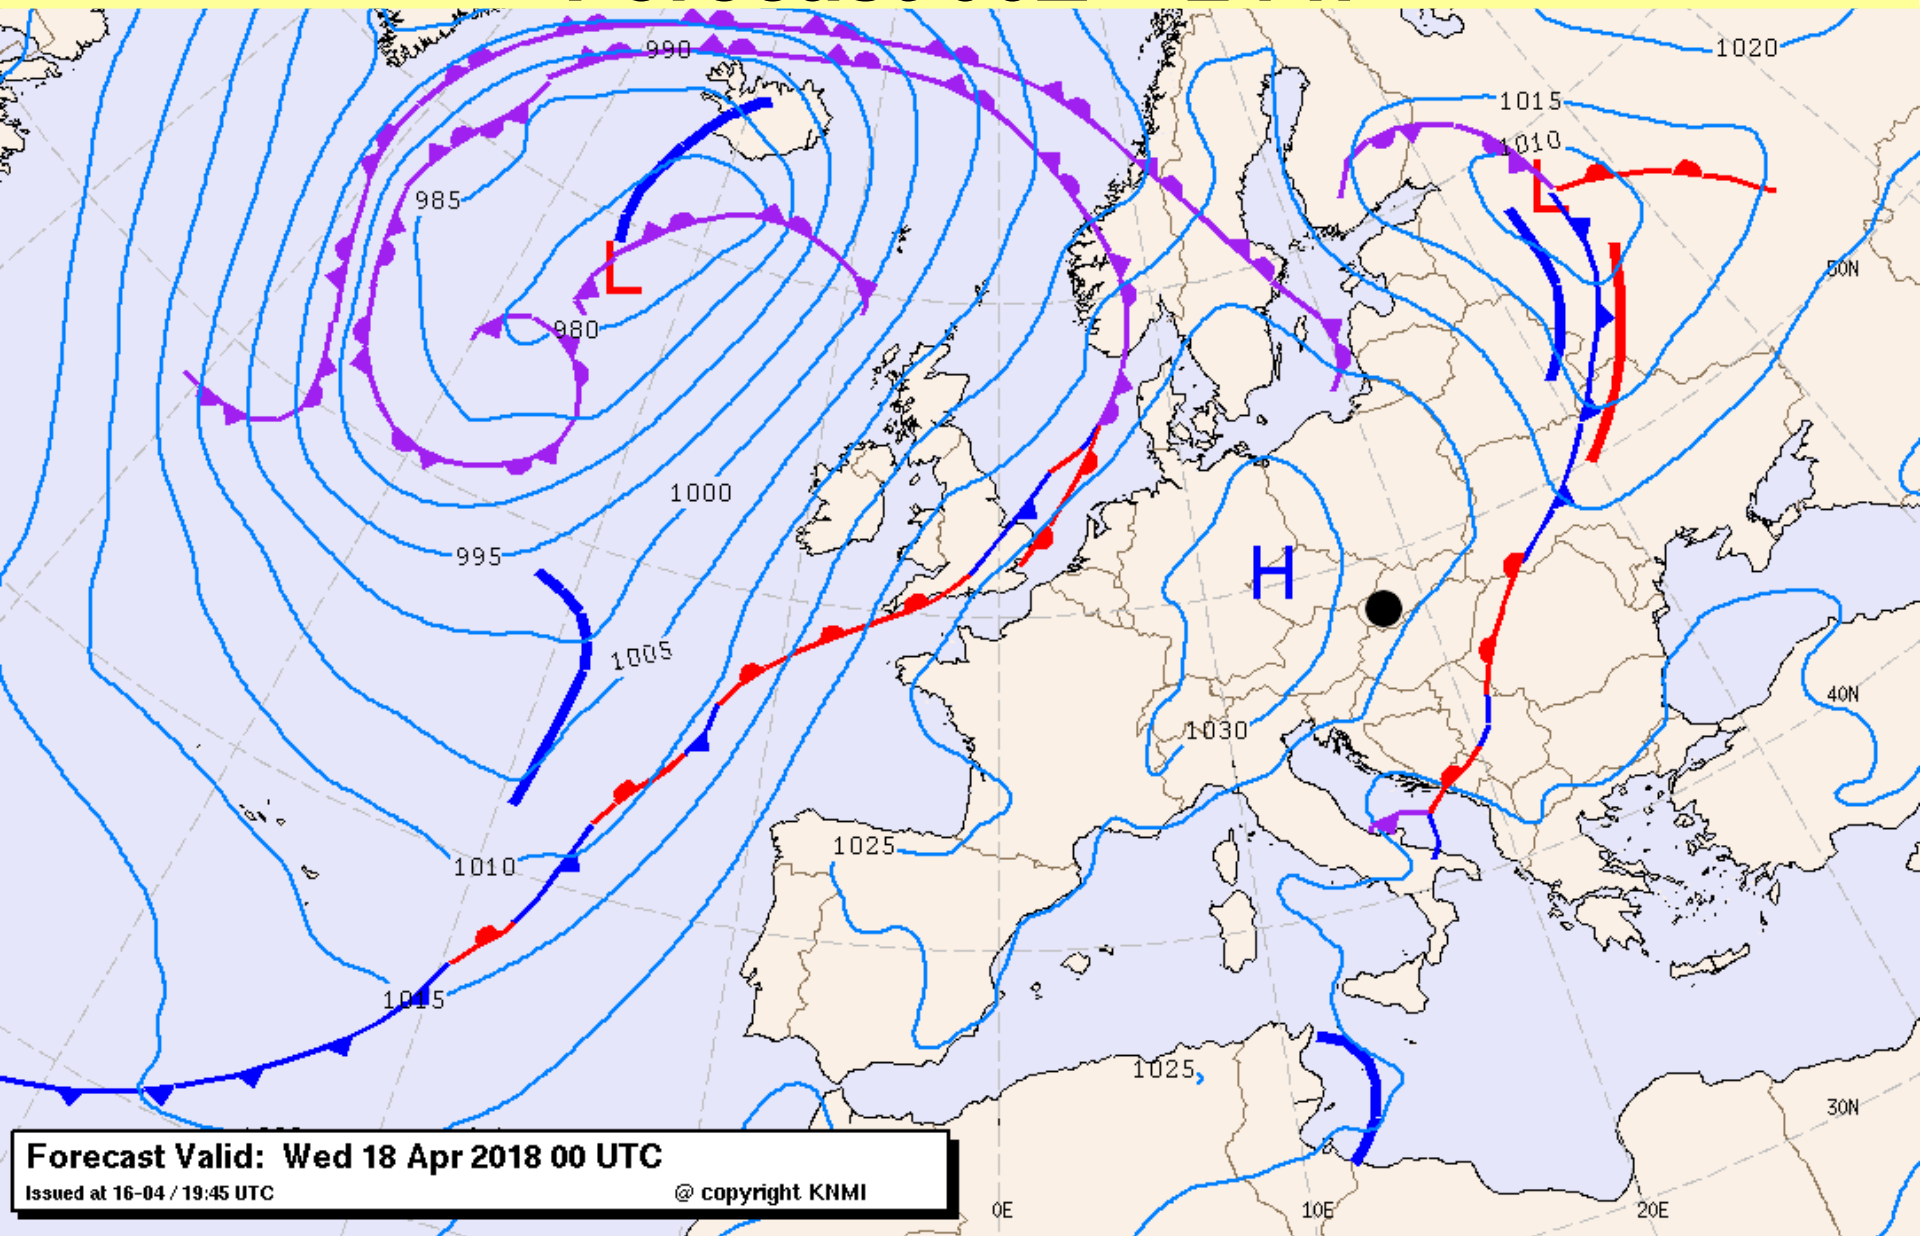

Forecast 00Z + 24 h

Forecast Valid: Wed 18 Apr 2018 00 UTC

Issued at 16-04 / 19:45 UTC

@ copyright KNMI

00Z+24h