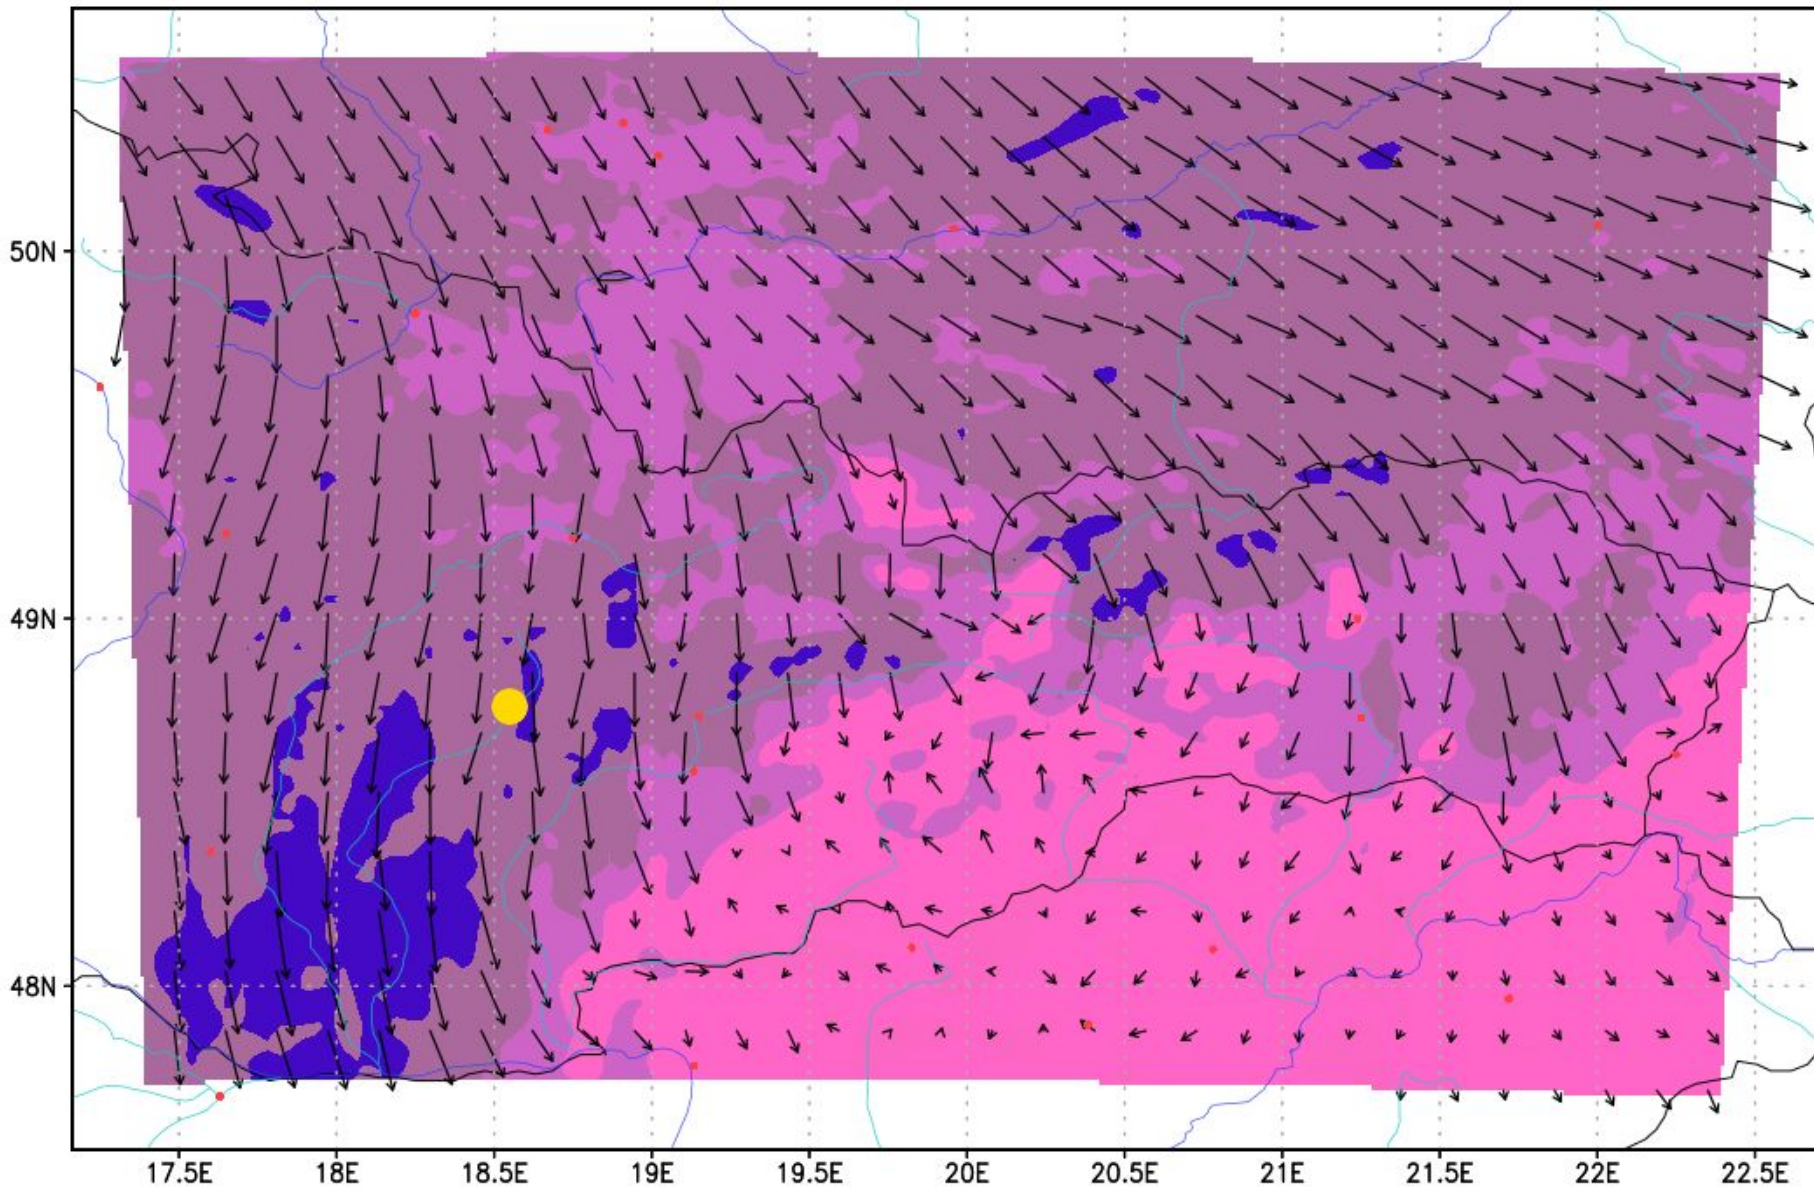

10m wind [m/s] at 2018-APR-17 11:00Z