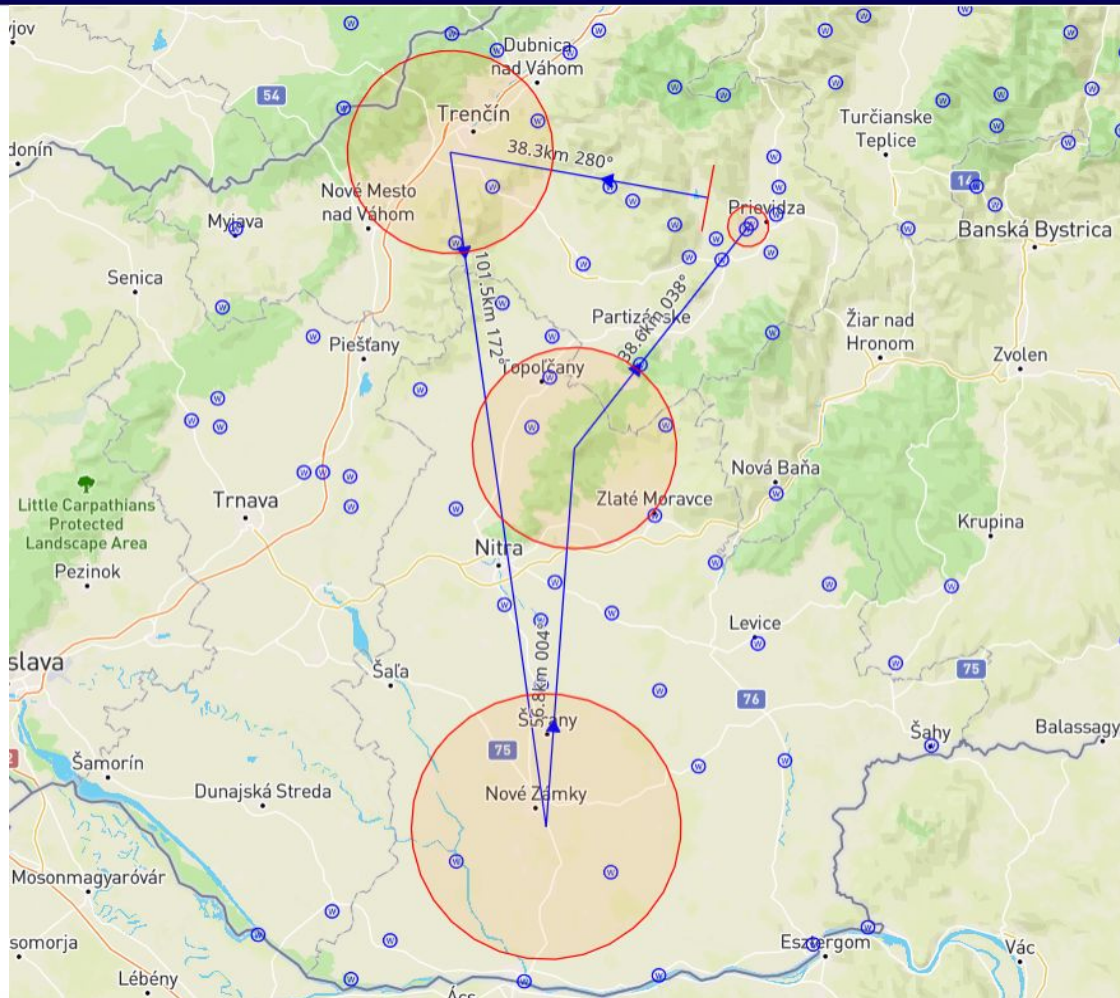

LAUNCHING
AND AIR TOW
PROCEDURES
FOR RUNWAY
040
PRIEVIDZA AIRFIELD

Club class task

AAT 136.68 - 252.55 km
2:00:00

024 Bojnice
255 Radar
121 Komjatice
336 Velky Tribec
247 Prievidza

15 m class task

AAT 151.14 - 289.95 km
2:00:00

051 Dolina

316 Trencin

174 LZSY

336 Velky Tribec

247 Prievidza

Combi class task

AAT 171.12 - 312.78 km
2:00:00

049 Džin

175 LZTN

170 LZNZ

336 Velky Tribec

247 Prievidza

First start

12:30

Arrivals

Arrivals 040 - approach from the south

Picture 4a.

Notices

MAX. ALTITUDE: 8000 ft (2438 m MSL)

Except Beskydy, Liptov, Chopok 9500 ft (2895 m MSL) and under TMA 4
Poprad FL100

PERMANENTLY PROHIBITED AREAS: OUTCARE, LZP1 MOCHOVCE, LZP29
Jaslovské Bohunice, LZP23 Sala, LKP13 Vrbetice, TMA 1, 2, 3, 4 Sliac, CTR
Sliac, LZR225A, LZR225, CTR Tatry, TMA 1,2,3,4 Poprad, TMA 1, 2, 4 Bratislava