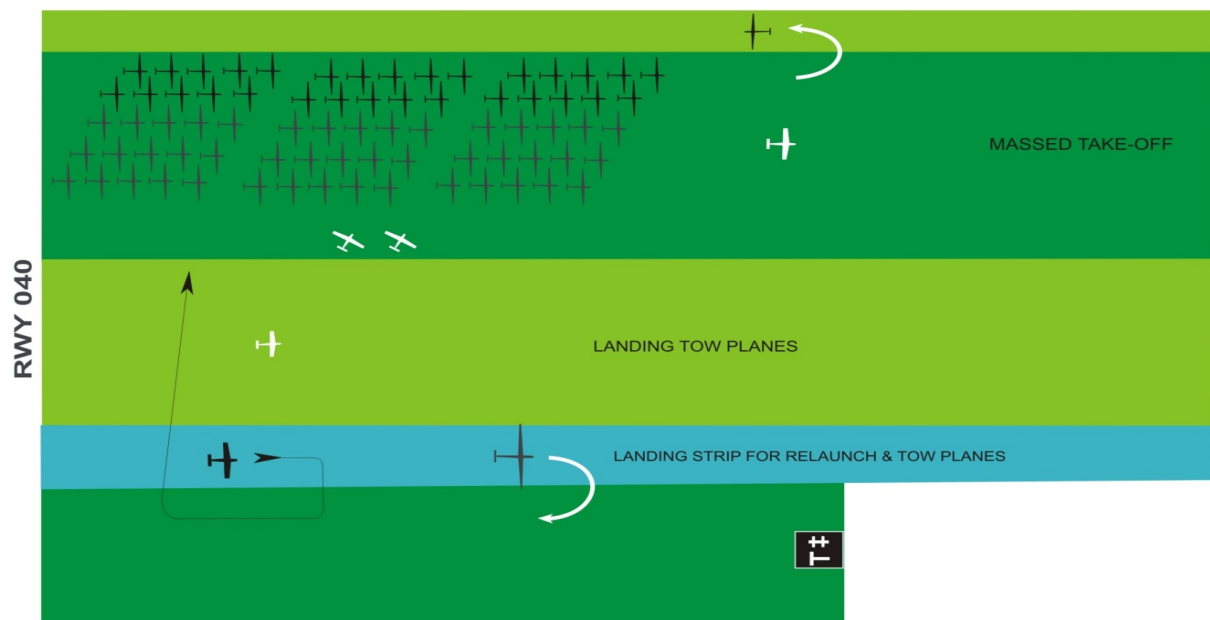

Safety briefing

C. Take-off from the runway 04

Alternative C - Northern wind more than 8 knt

SECTOR FOR RELEASE

C

SECTOR FOR RELEASE

LAUNCHING
AND AIR TOW
PROCEDURES
FOR RUNWAY
040
PRIEVIDZA AIRFIELD