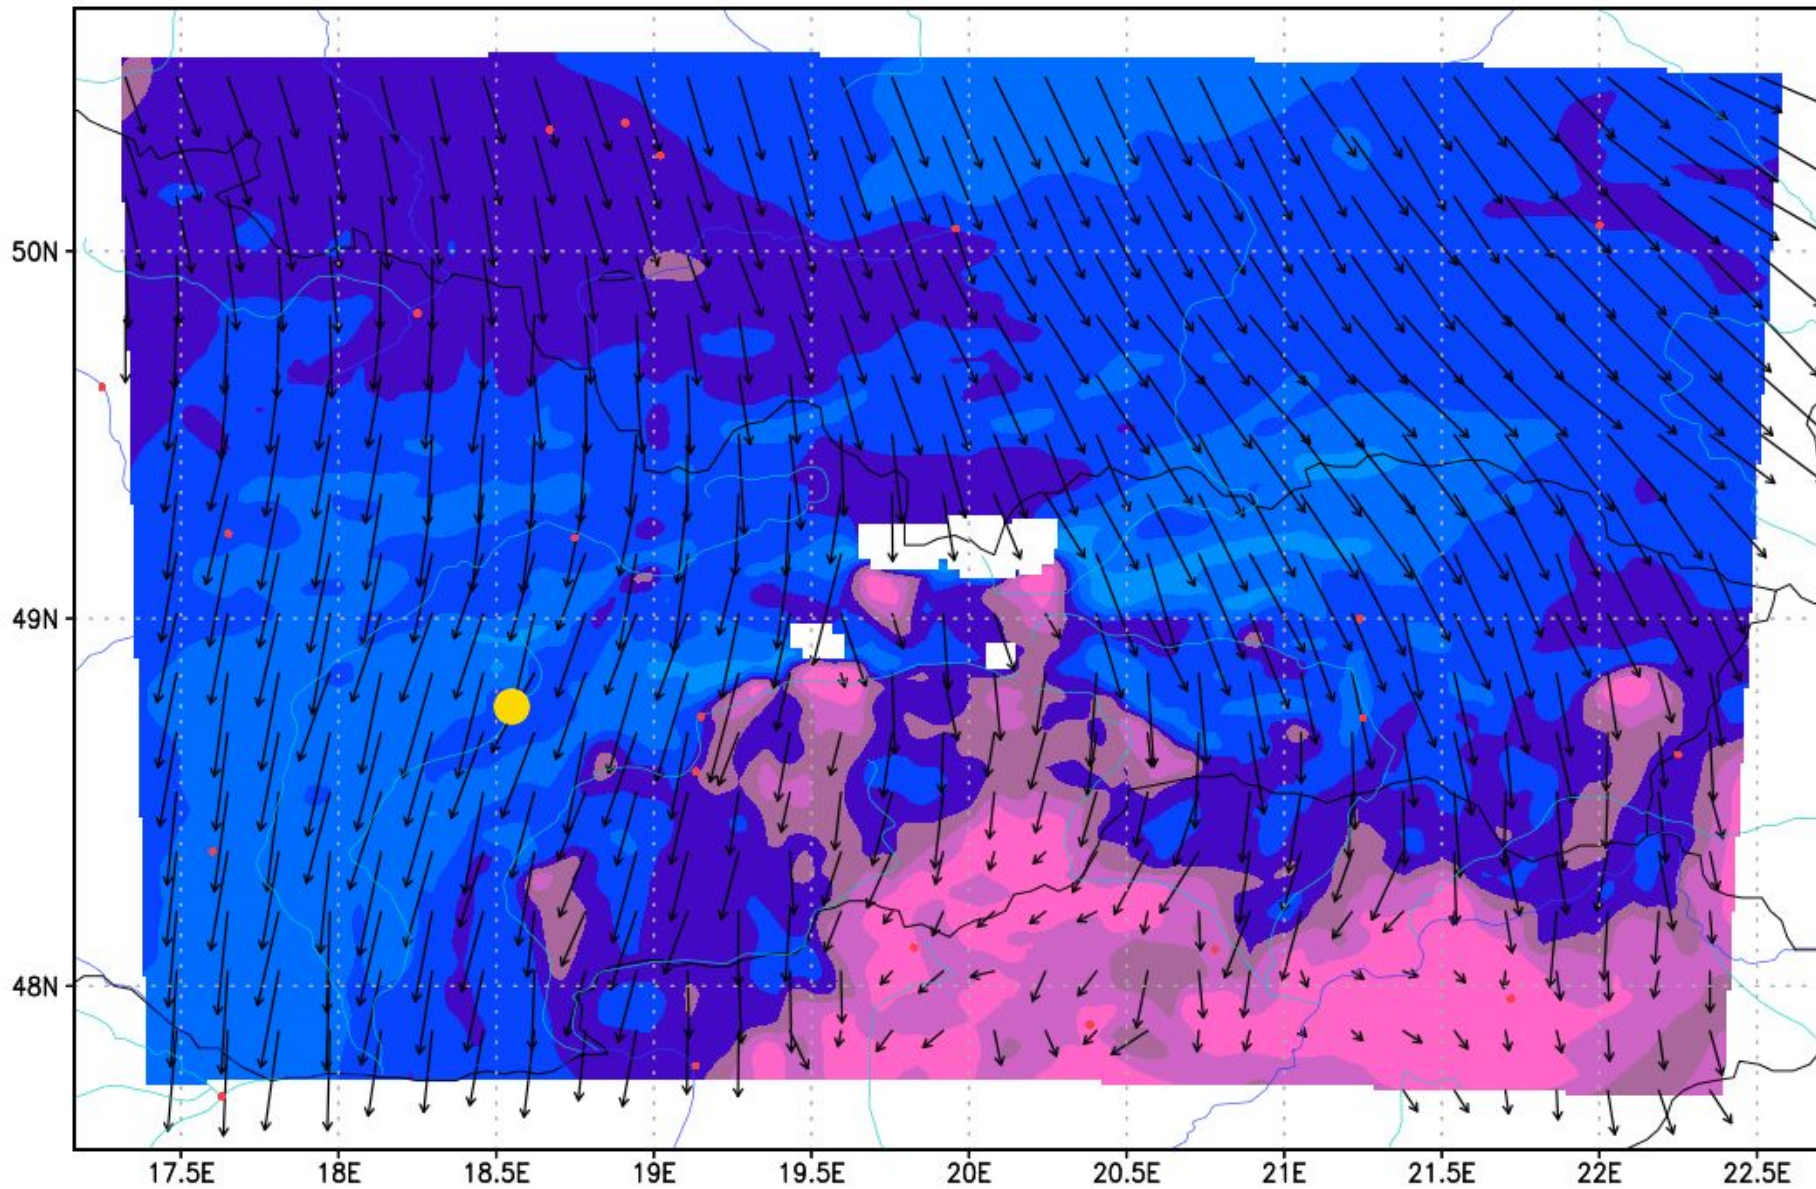

1500m wind [m/s] at 2018-APR-17 15:00Z