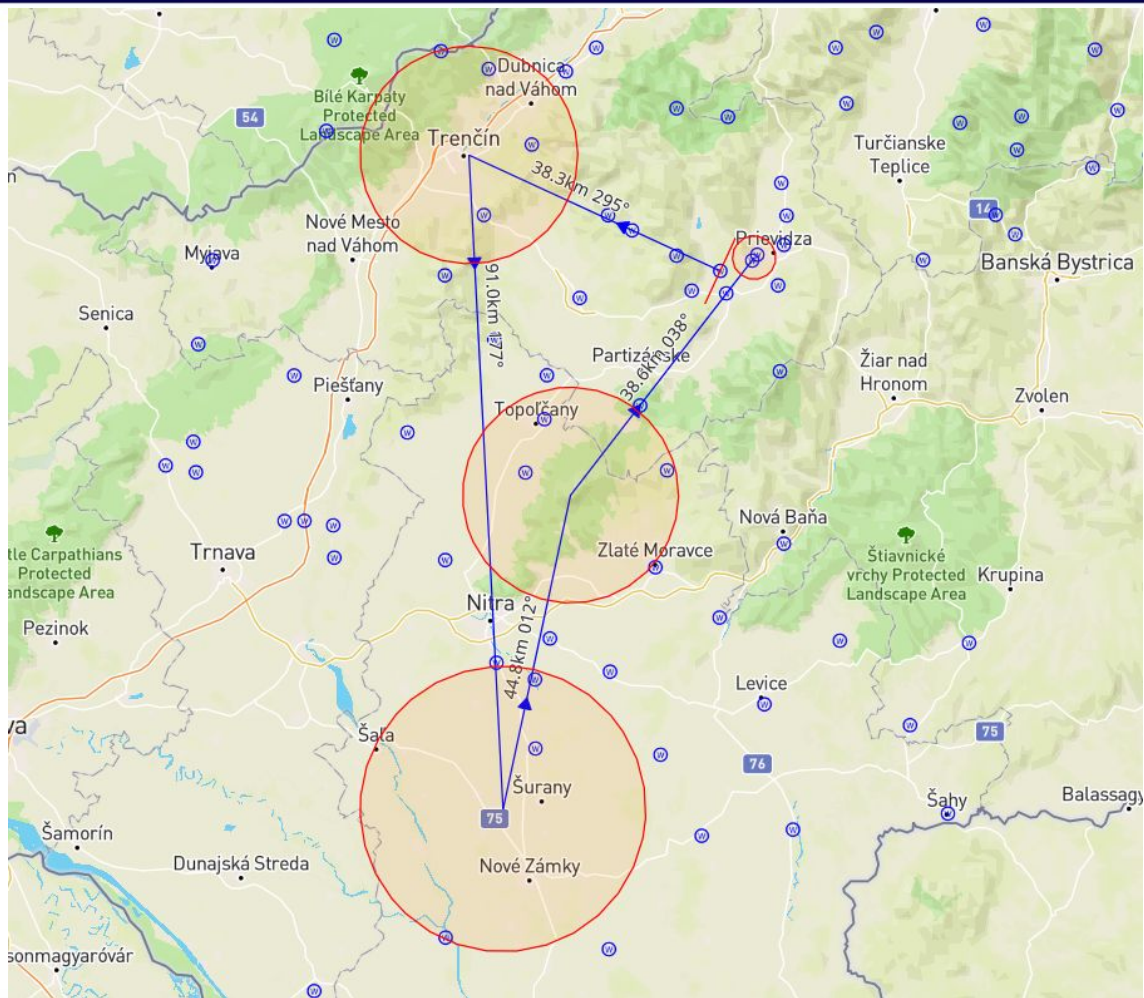

LAUNCHING
AND AIR TOW
PROCEDURES
FOR RUNWAY
040
PRIEVIDZA AIRFIELD

Club class task

AAT 136.68 - 252.55 km
2:00:00

024 Bojnice
255 Radar
121 Komjatice
336 Velky Tribec
247 Prievidza

15 m class task

AAT 151.14 - 289.95 km
2:00:00

051 Dolina

316 Trencin

174 LZSY

336 Velky Tribec

247 Prievidza

Combi class task

AAT 171.12 - 312.78 km
2:00:00

049 Džin

175 LZTN

170 LZNZ

336 Velky Tribec

247 Prievidza

First start

12:30

Arrivals

Arrivals 040 - approach from the south

Picture 4a.

Notices

MAX. ALTITUDE: 8000 ft (2438 m MSL)

Except Beskydy, Liptov, Chopok 9500 ft (2895 m MSL) and under TMA 4
Poprad FL100

PERMANENTLY PROHIBITED AREAS: OUTCARE, LZP1 MOCHOVCE, LZP29
Jaslovské Bohunice, LZP23 Sala, LKP13 Vrbetice, TMA 1, 2, 3, 4 Sliac, CTR
Sliac, LZR225A, LZR225, CTR Tatry, TMA 1,2,3,4 Poprad, TMA 1, 2, 4 Bratislava