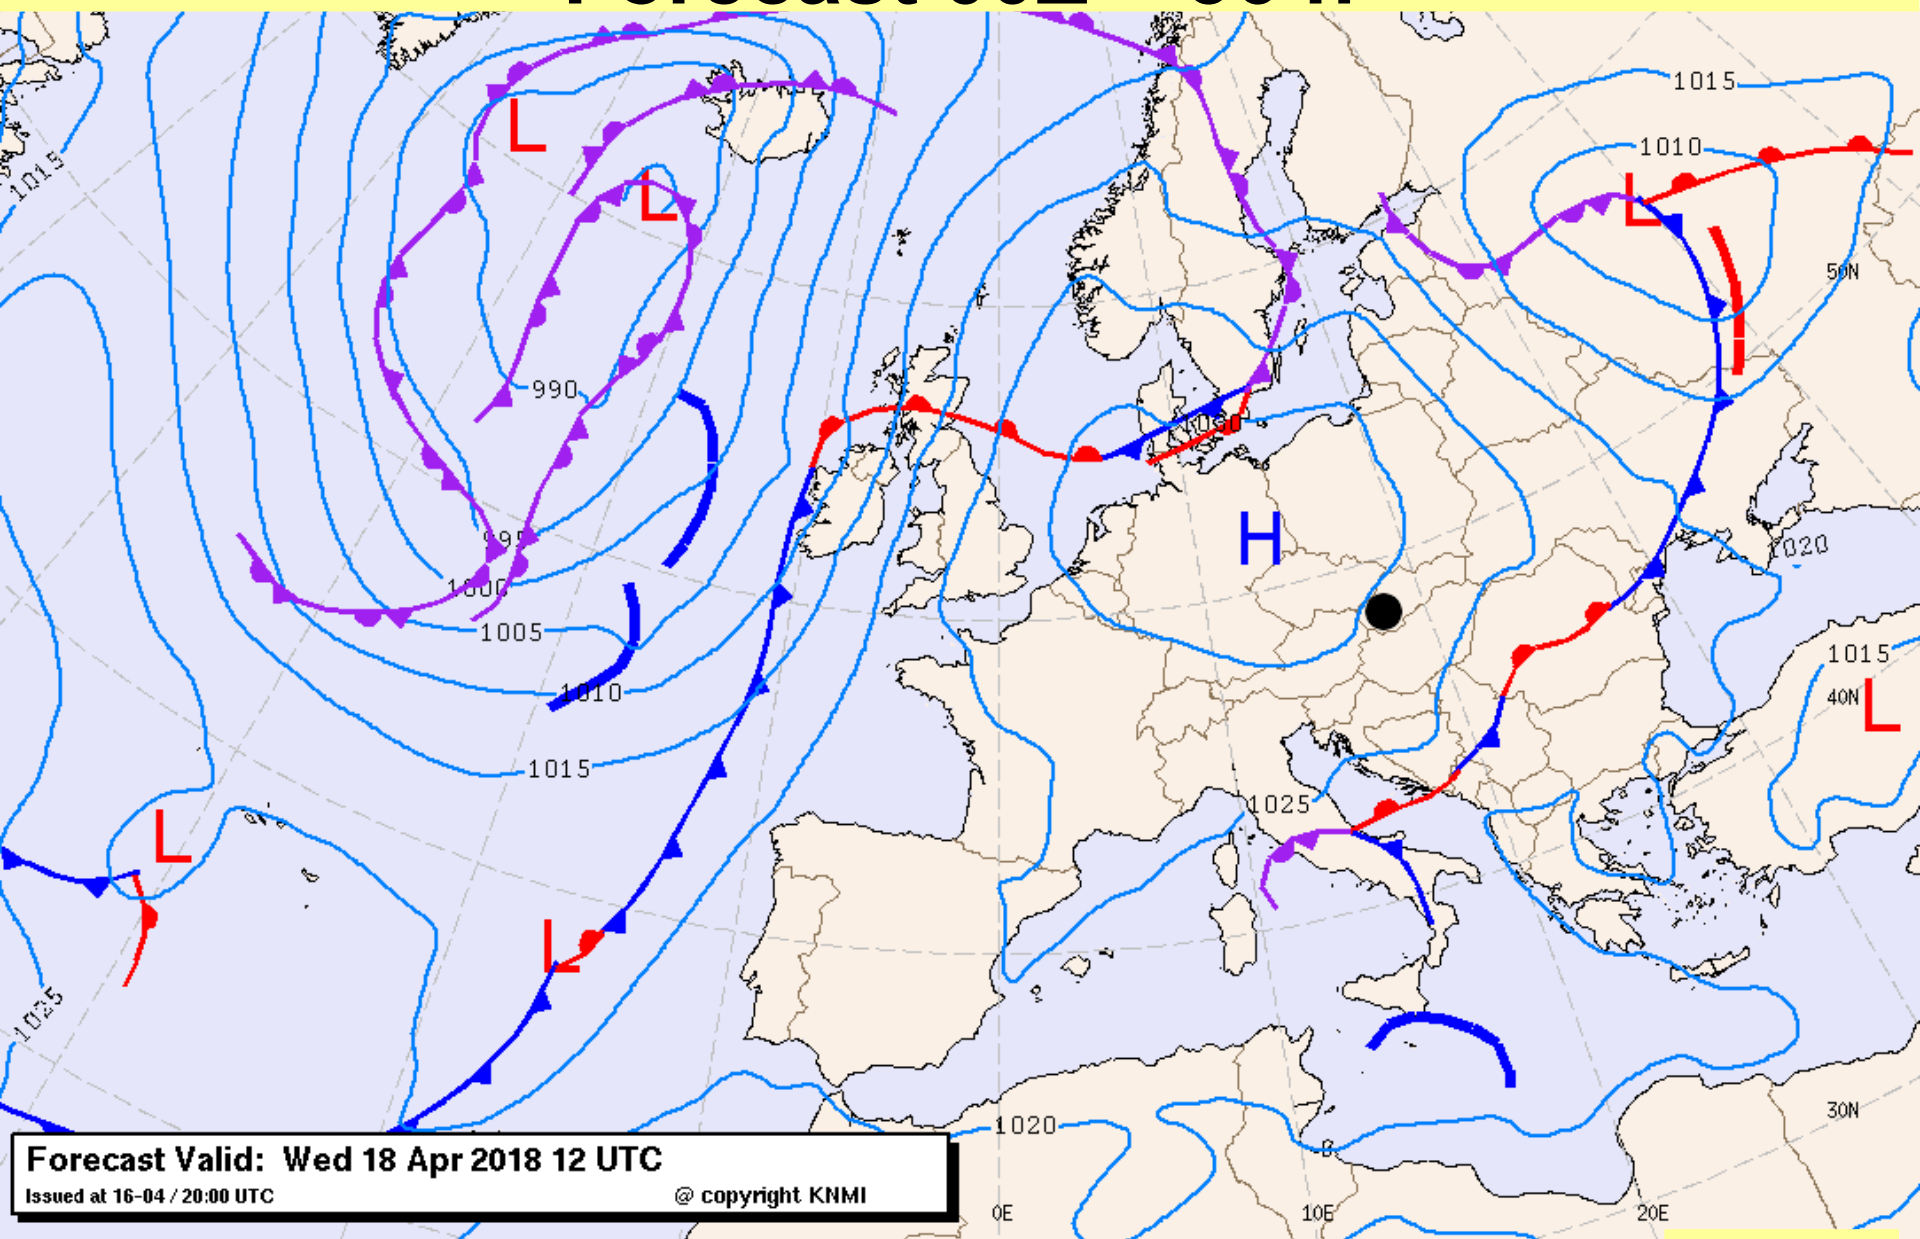

Forecast 00Z + 36 h

+36h