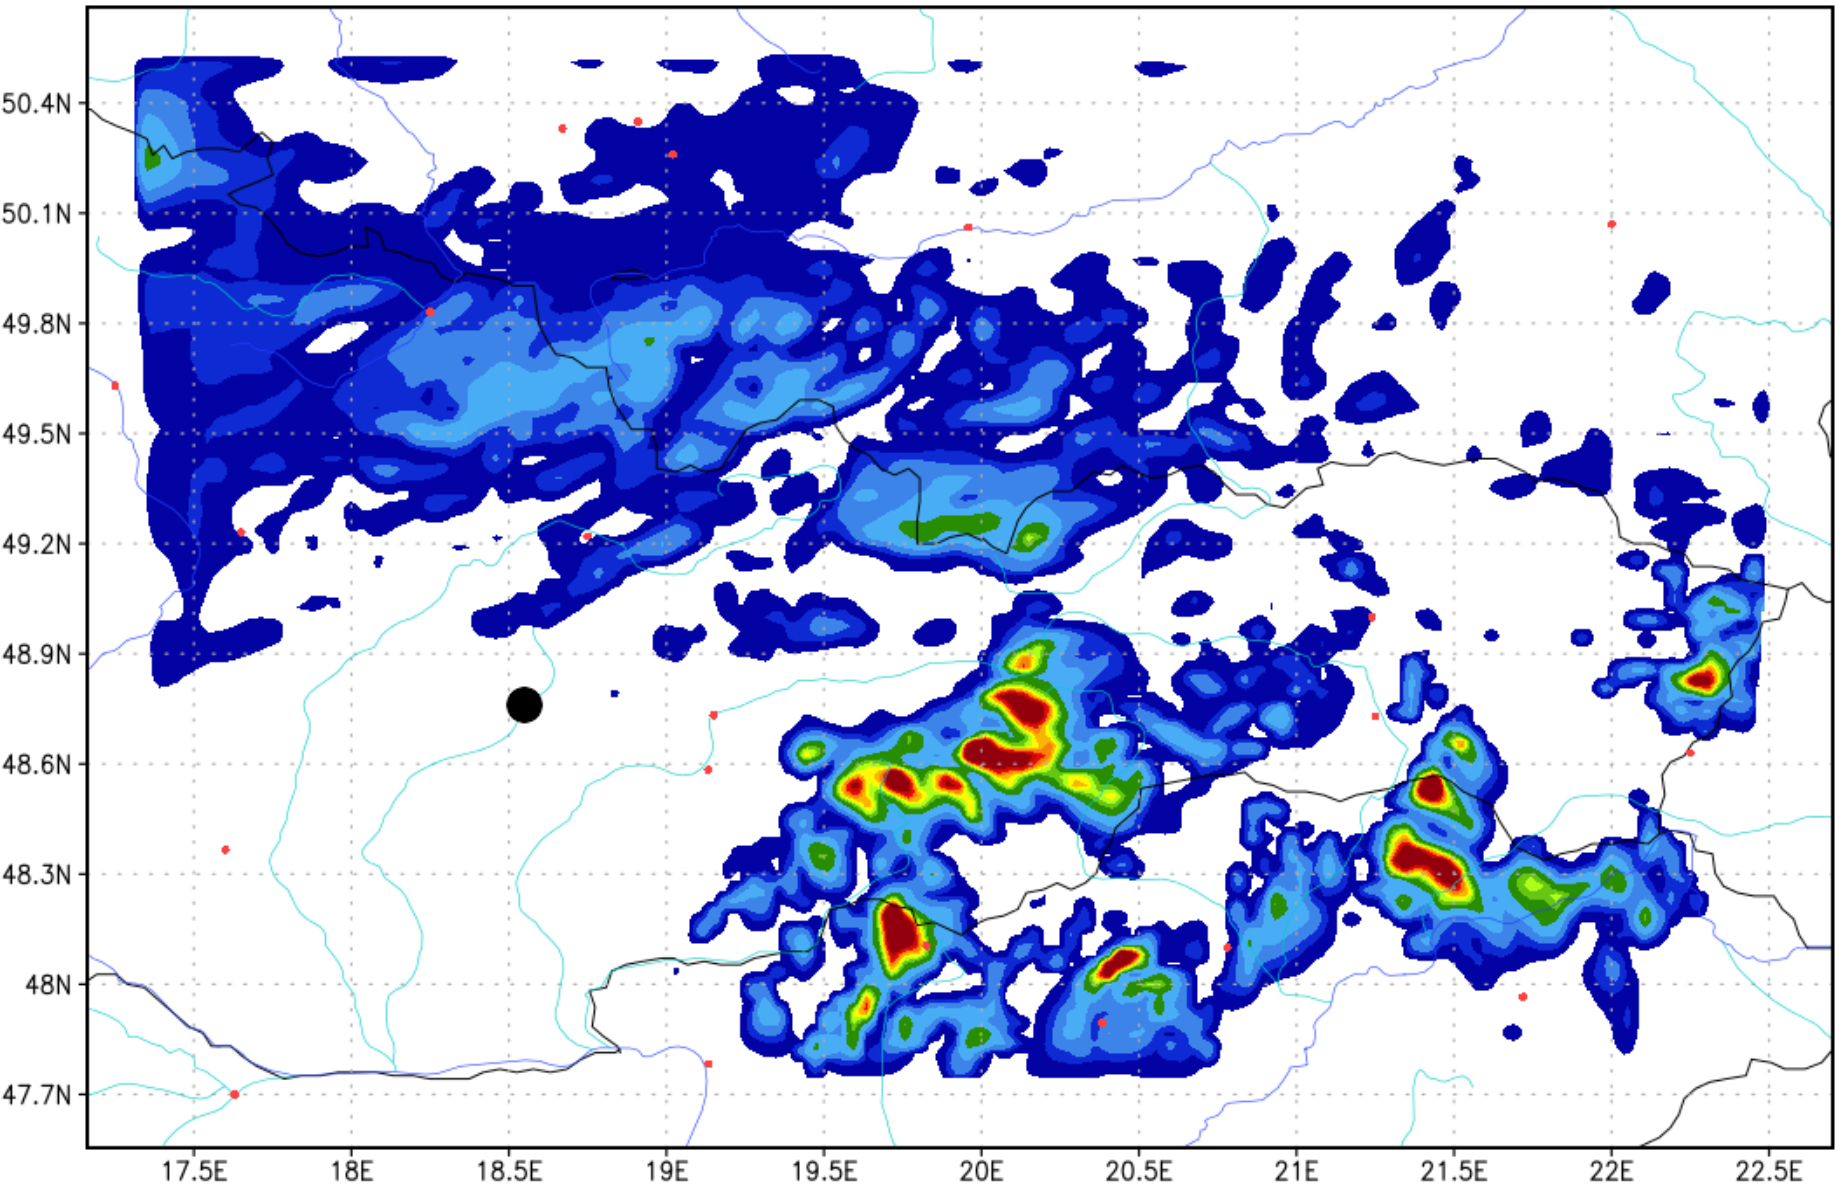

Total Precipitation [mm] @ 2018-APR-17 00-18Z