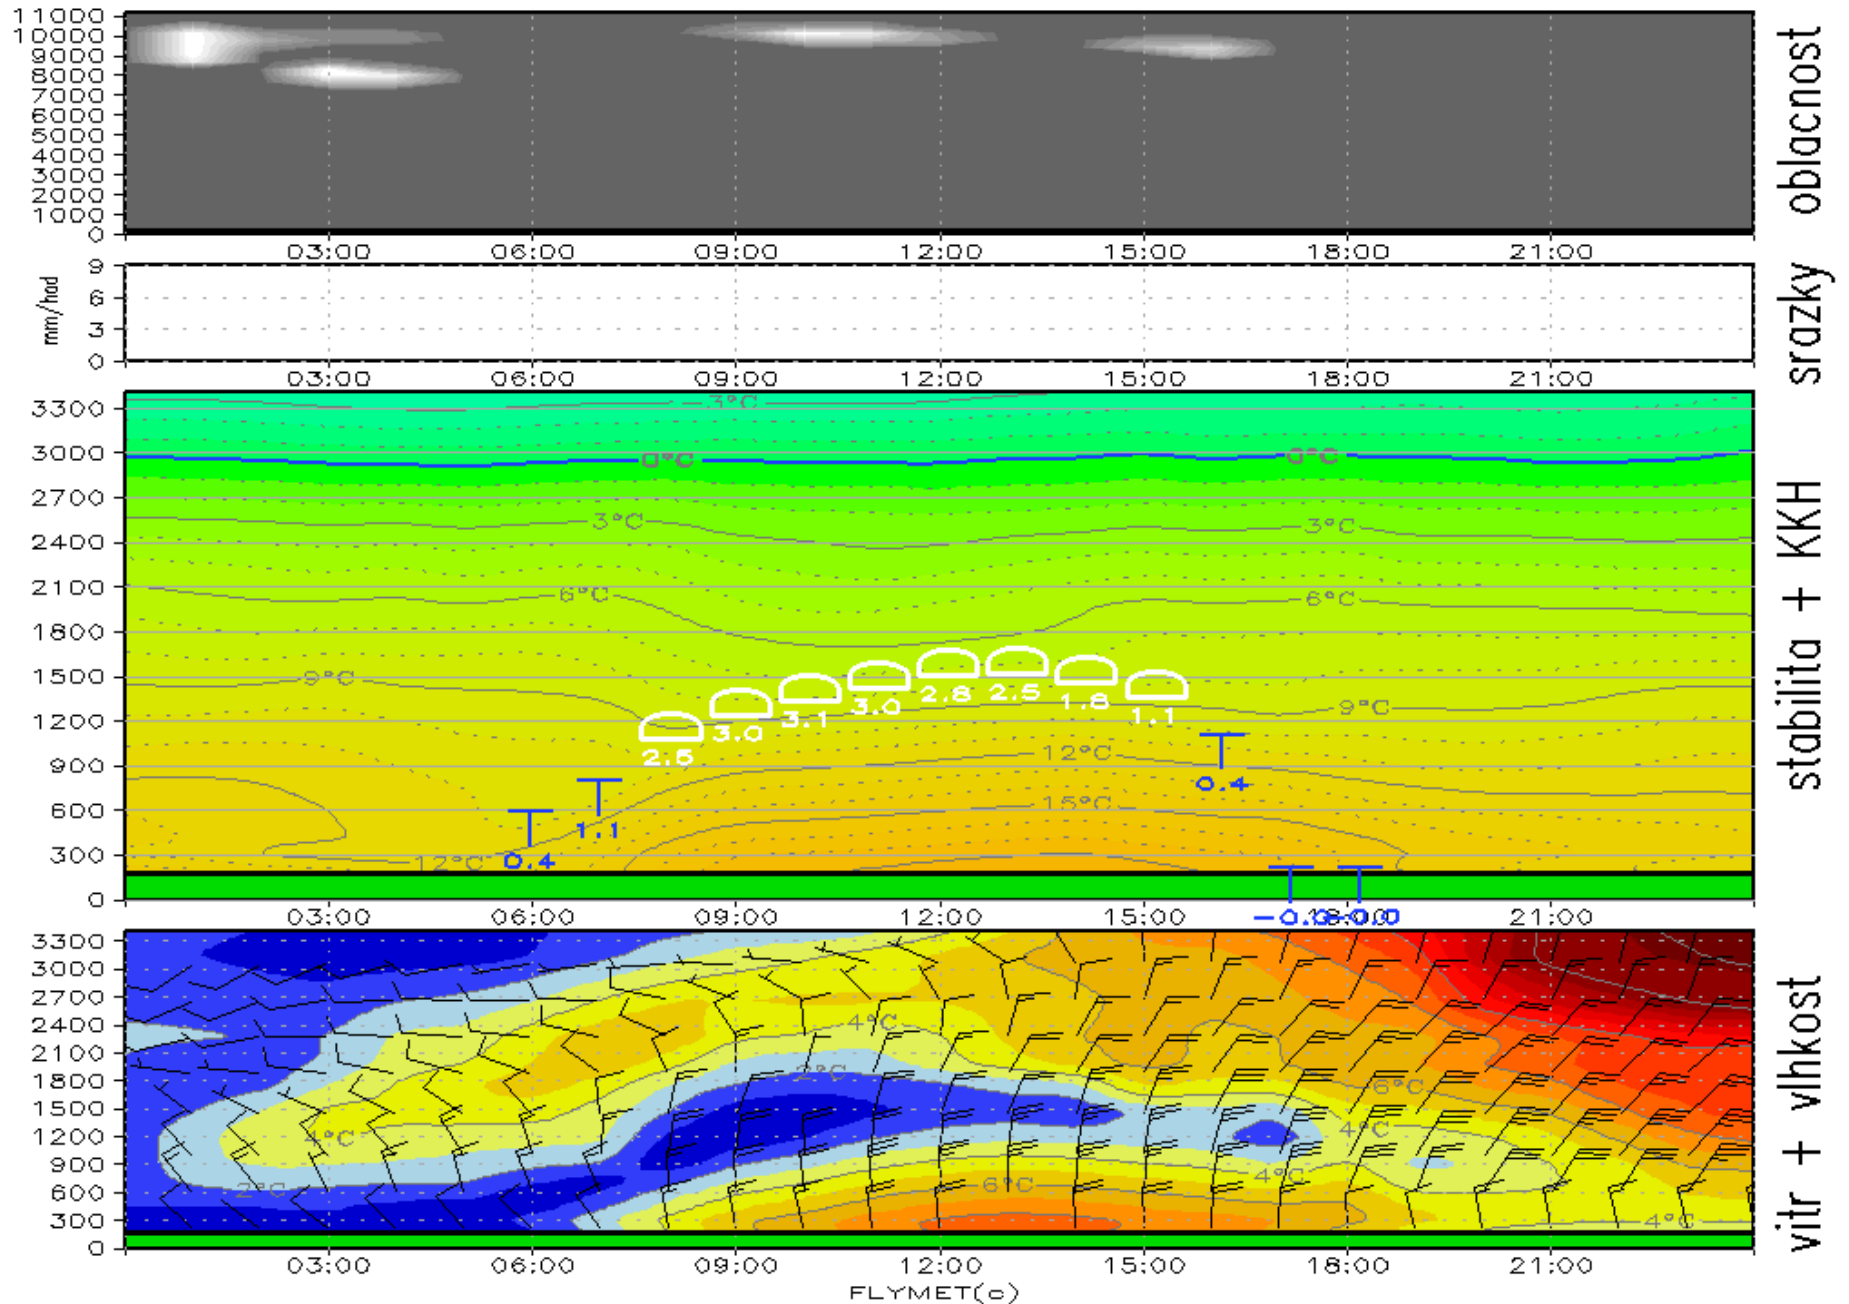

Total Precipitation [mm] @ 2018-APR-17 00-18Z

1500m wind [m/s] at 2018-APR-17 15:00Z

10m wind [m/s] at 2018-APR-17 11:00Z

10m wind [m/s] at 2018-APR-17 15:00Z

Meteogram PRIEVIDZA na utery 17.04.2018

Meteogram NITRA na utery 17.04.2018