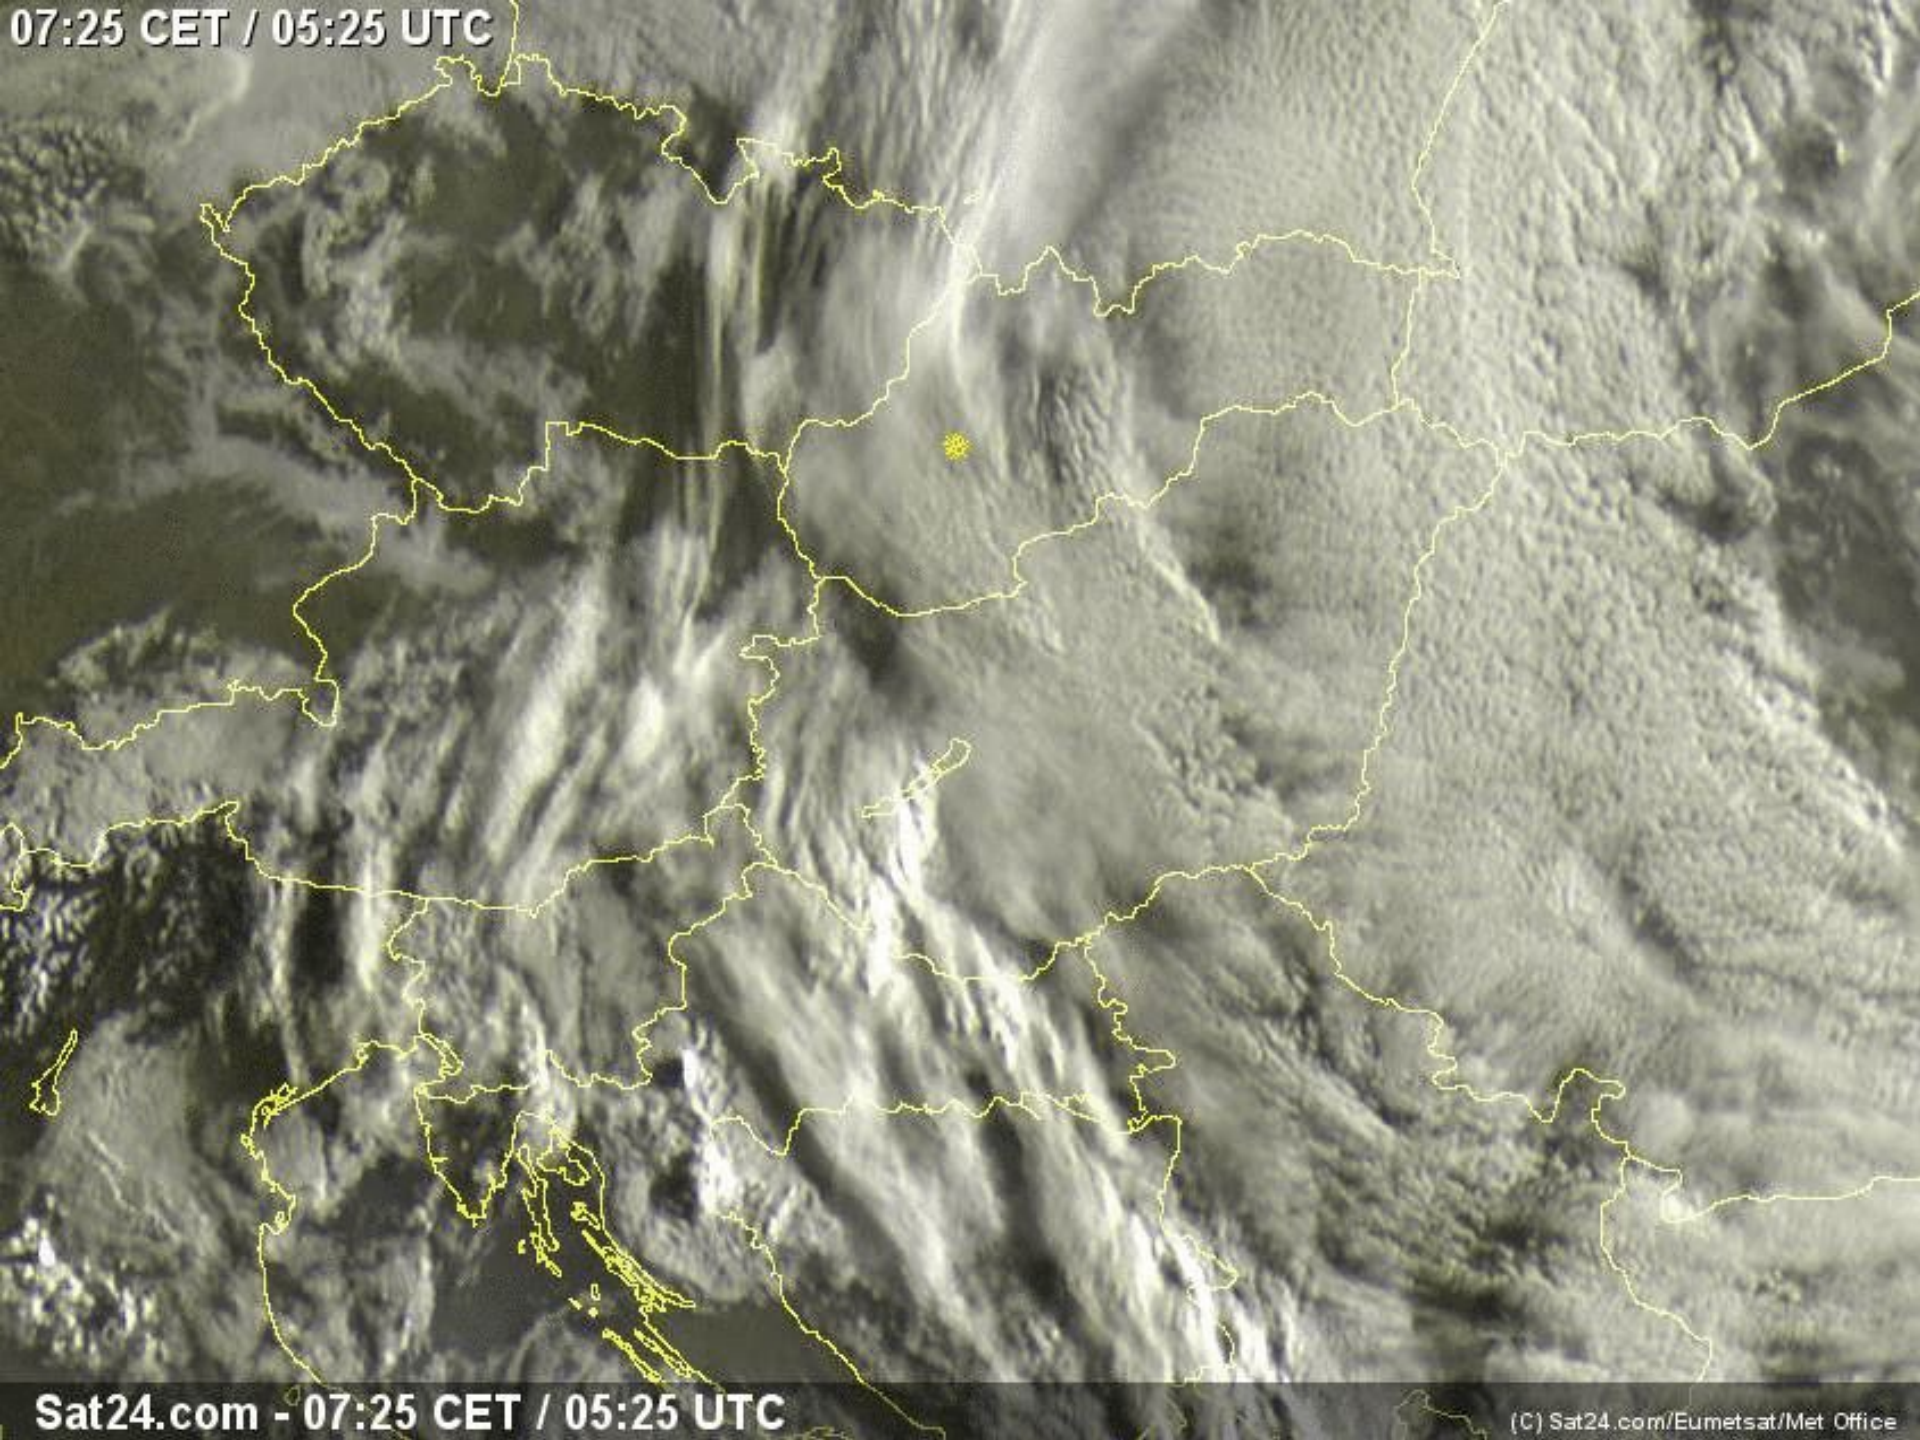

07:25 CET / 05:25 UTC

Sat24.com - 07:25 CET / 05:25 UTC

(C) Sat24.com/Eumetsat/Met Office