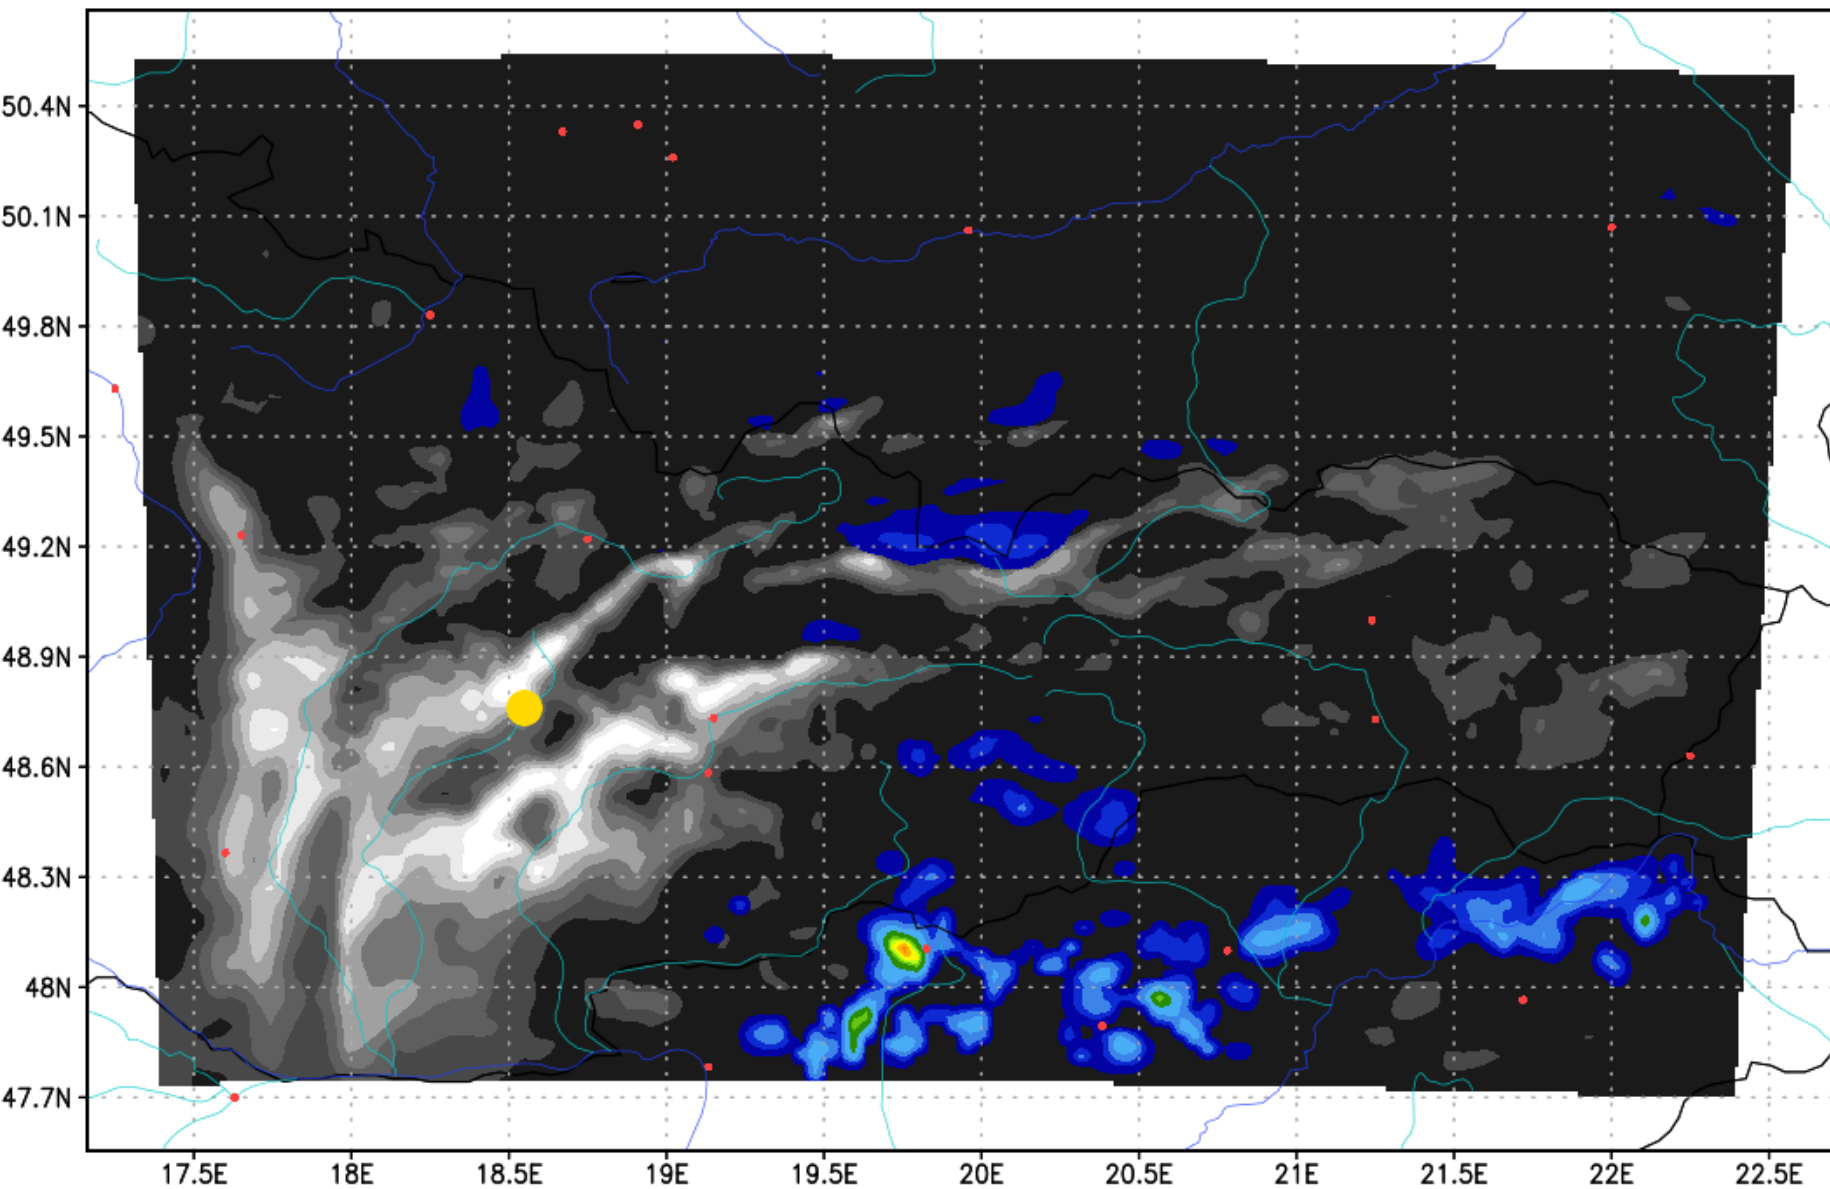

01:00 (23:00 UTC)

07:25 CET / 05:25 UTC

Sat24.com - 07:25 CET / 05:25 UTC

(C) Sat24.com/Eumetsat/Met Office

Total cloud and precip @ 2018-APR-17 13:00Z

Total cloud and precip @ 2018-APR-17 14:00Z

Total cloud and precip @ 2018-APR-17 15:00Z