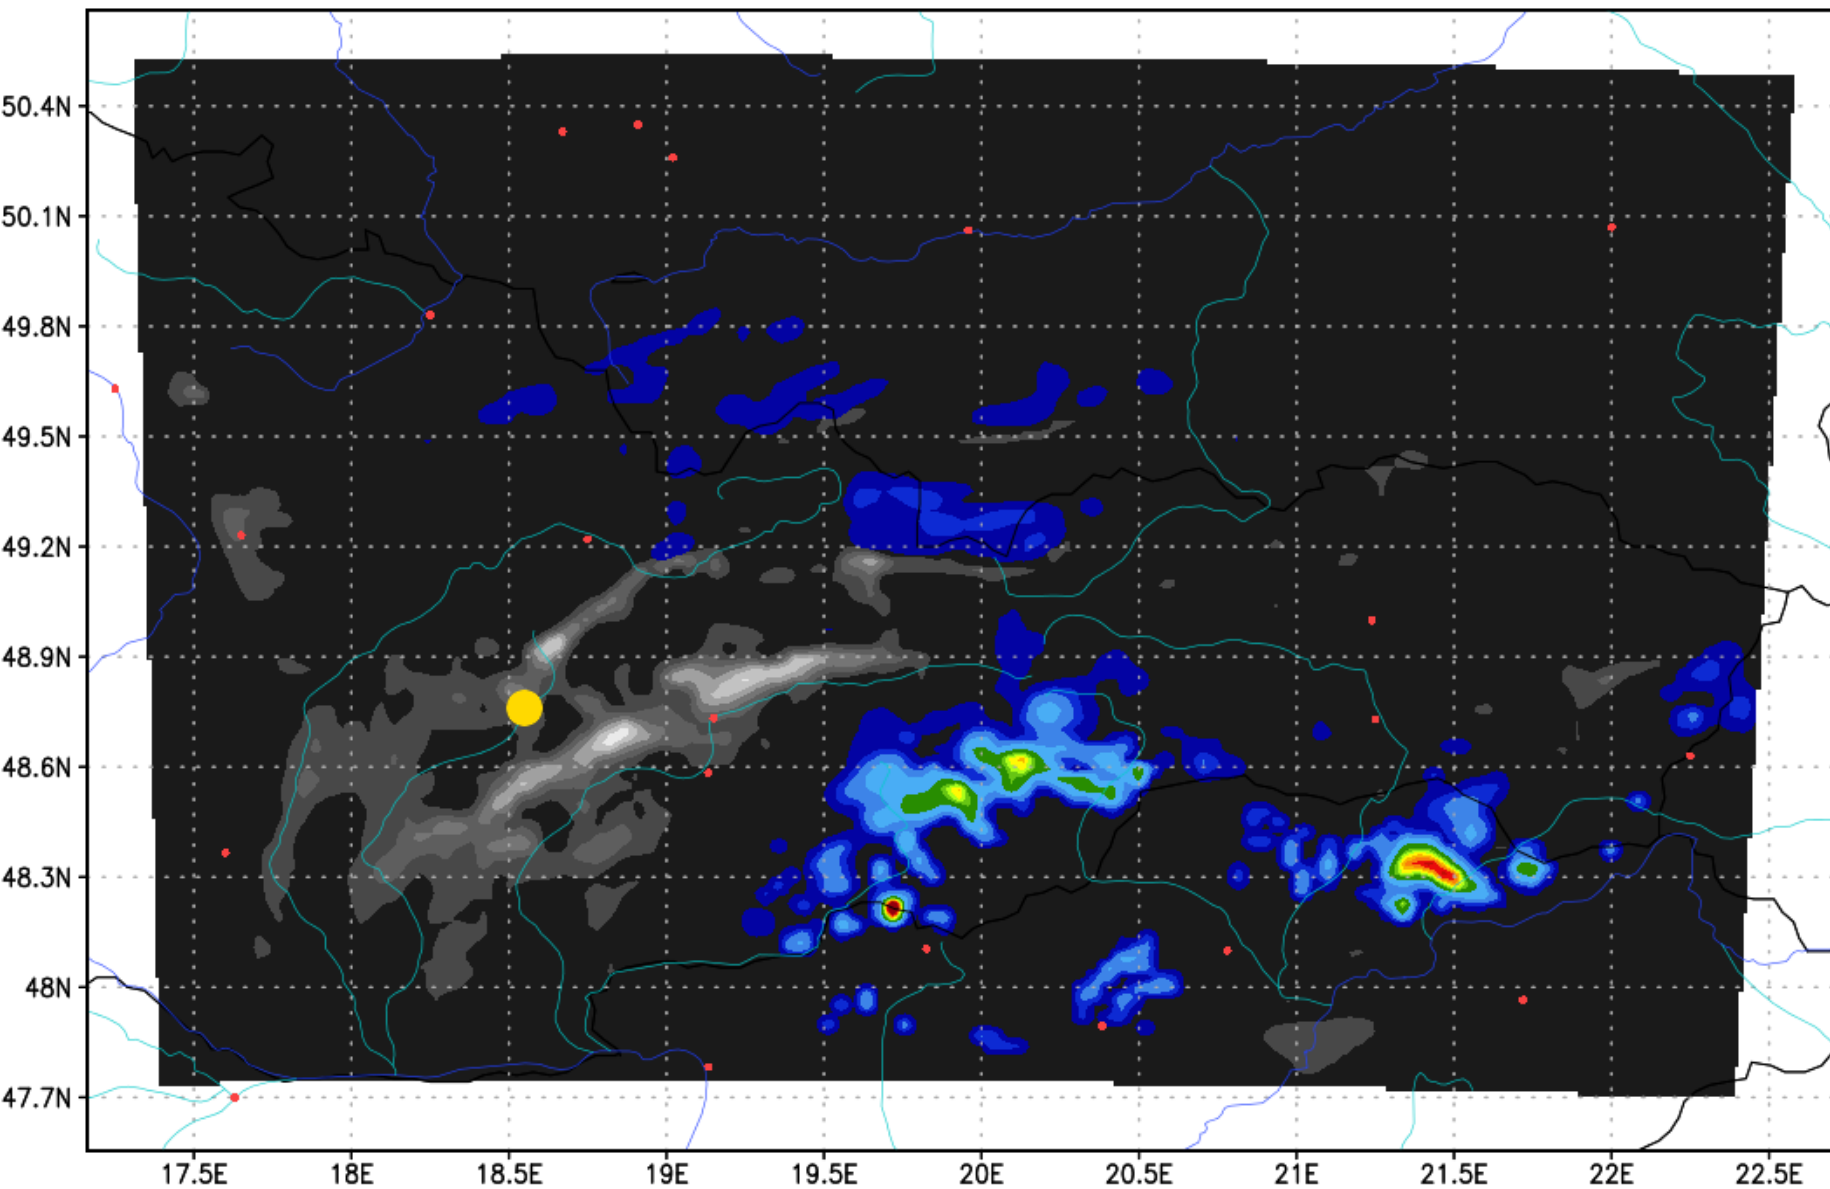

01:00 (23:00 UTC)

07:25 CET / 05:25 UTC

Sat24.com - 07:25 CET / 05:25 UTC

(C) Sat24.com/Eumetsat/Met Office

Total cloud and precip @ 2018-APR-17 13:00Z

Total cloud and precip @ 2018-APR-17 14:00Z

Total cloud and precip @ 2018-APR-17 15:00Z