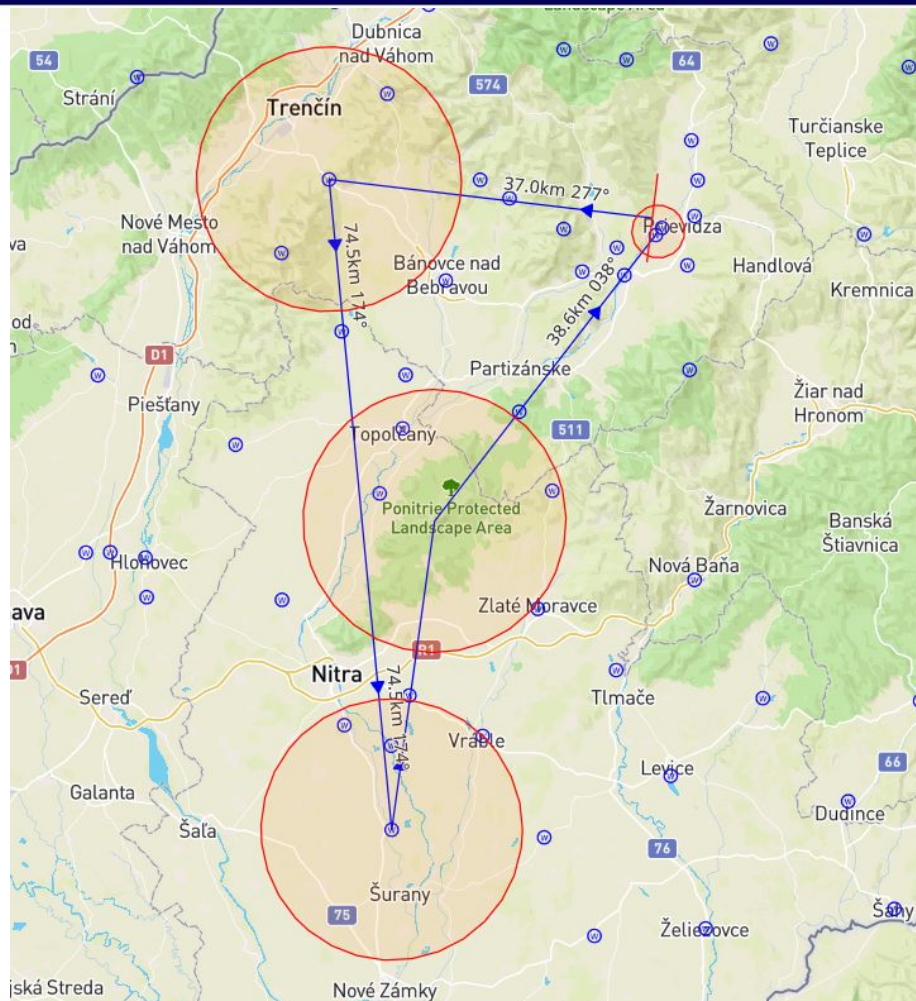

Forecast 00Z + 36 h

+36h

Safety briefing

C. Take-off from the runway 04

Alternative C - Northern wind more than 8 knt

SECTOR FOR RELEASE

C

SECTOR FOR RELEASE

LAUNCHING
AND AIR TOW
PROCEDURES
FOR RUNWAY
040
PRIEVIDZA AIRFIELD

Club class task

AAT 136.68 - 252.55 km
2:00:00

024 Bojnice
255 Radar
121 Komjatice
336 Velky Tribec
247 Prievidza

15 m class task

AAT 151.14 - 289.95 km
2:00:00

051 Dolina

316 Trencin

174 LZSY

336 Velky Tribec

247 Prievidza

Combi class task

AAT 171.12 - 312.78 km
2:00:00

049 Džin

175 LZTN

170 LZNZ

336 Velky Tribec

247 Prievidza

First start

12:30

Arrivals

Arrivals 040 - approach from the south