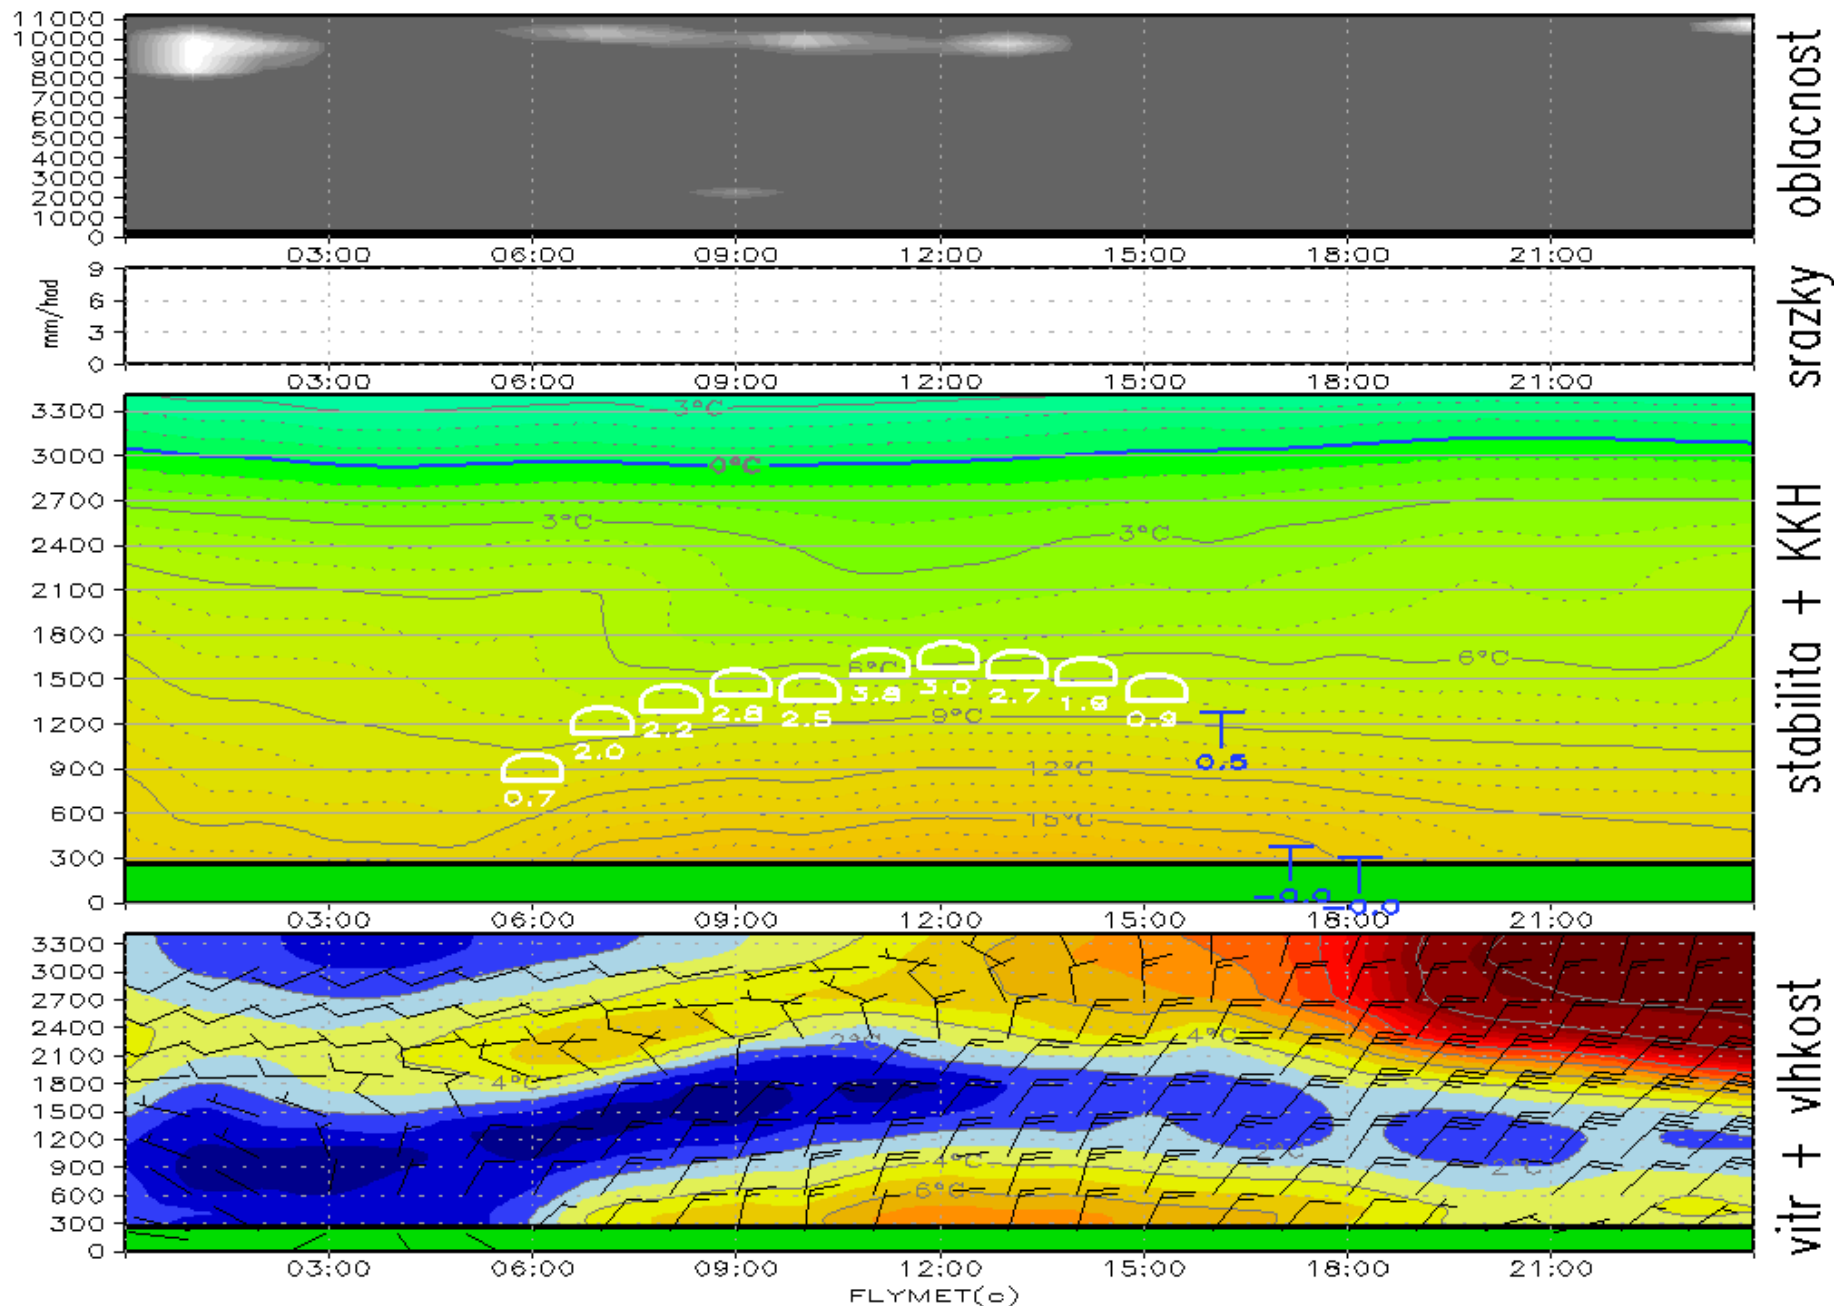

Total Precipitation [mm] @ 2018-APR-17 00-18Z

1500m wind [m/s] at 2018-APR-17 15:00Z

10m wind [m/s] at 2018-APR-17 11:00Z

10m wind [m/s] at 2018-APR-17 15:00Z

Meteogram PRIEVIDZA na utery 17.04.2018

Meteogram NITRA na utery 17.04.2018