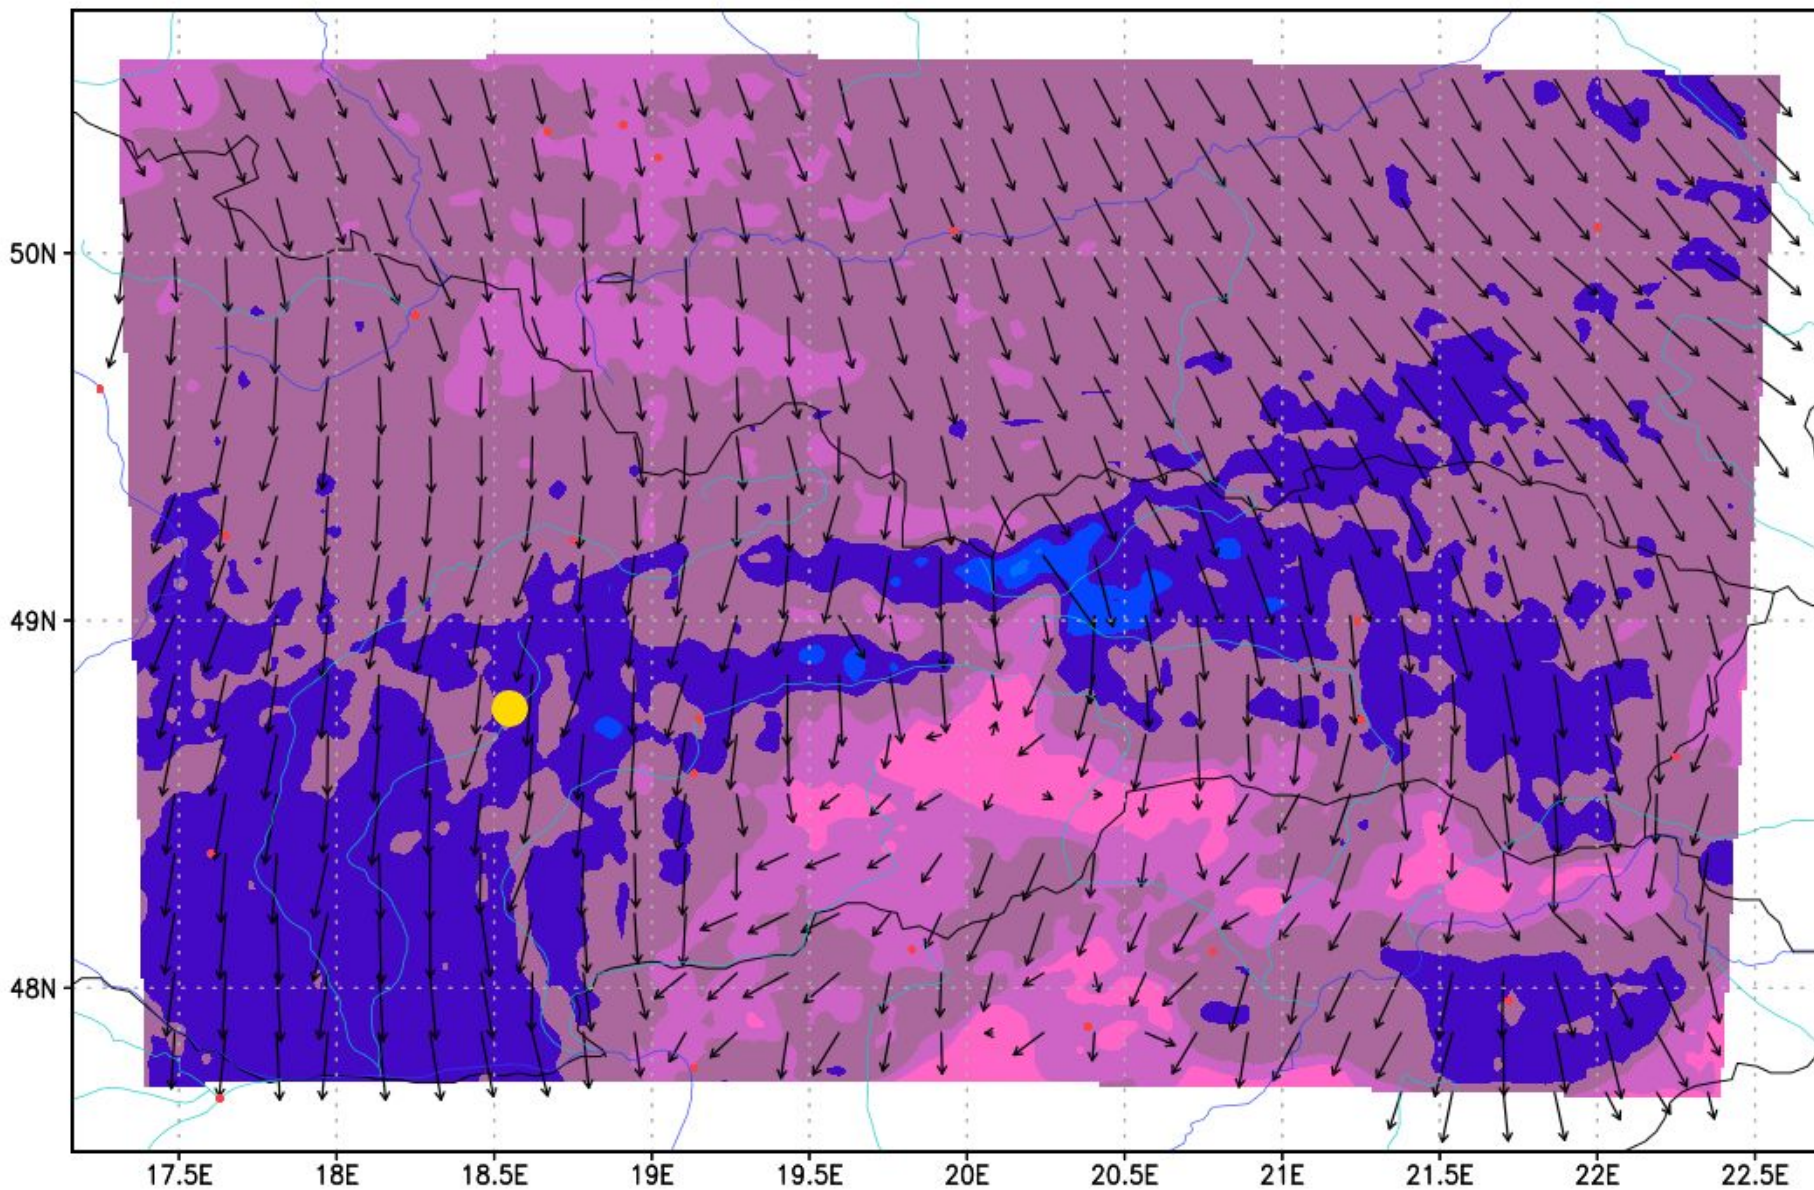

Total Precipitation [mm] @ 2018-APR-17 00-18Z

1500m wind [m/s] at 2018-APR-17 15:00Z

10m wind [m/s] at 2018-APR-17 11:00Z

10m wind [m/s] at 2018-APR-17 15:00Z

Meteogram PRIEVIDZA na utery 17.04.2018

Meteogram NITRA na utery 17.04.2018