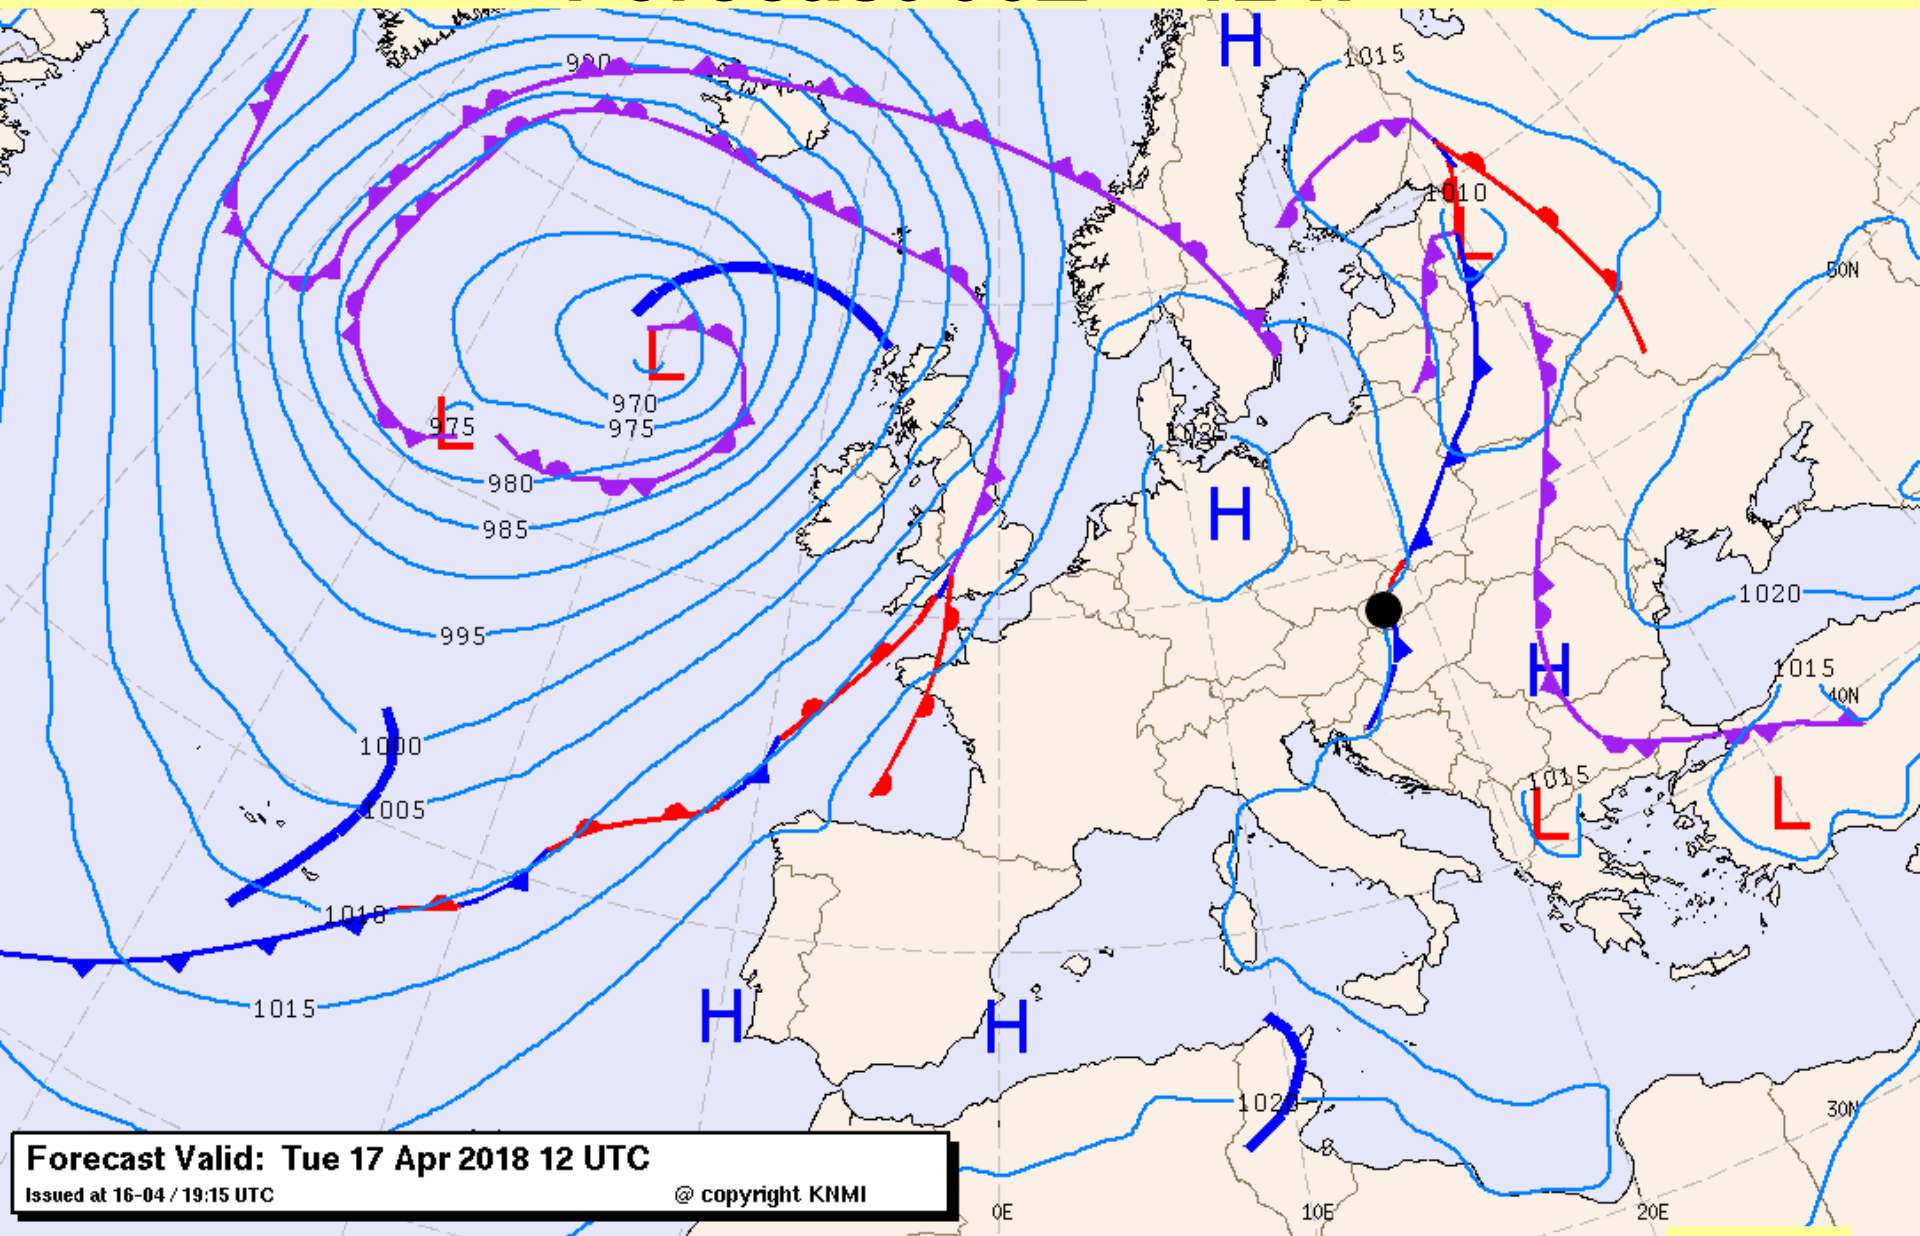

FCC Gliding 2018

Briefing day 10

17th April 2018

Weather

Weather report

András Gyöngyösi

Forecast 00Z + 12 h

Forecast Valid: Tue 17 Apr 2018 12 UTC