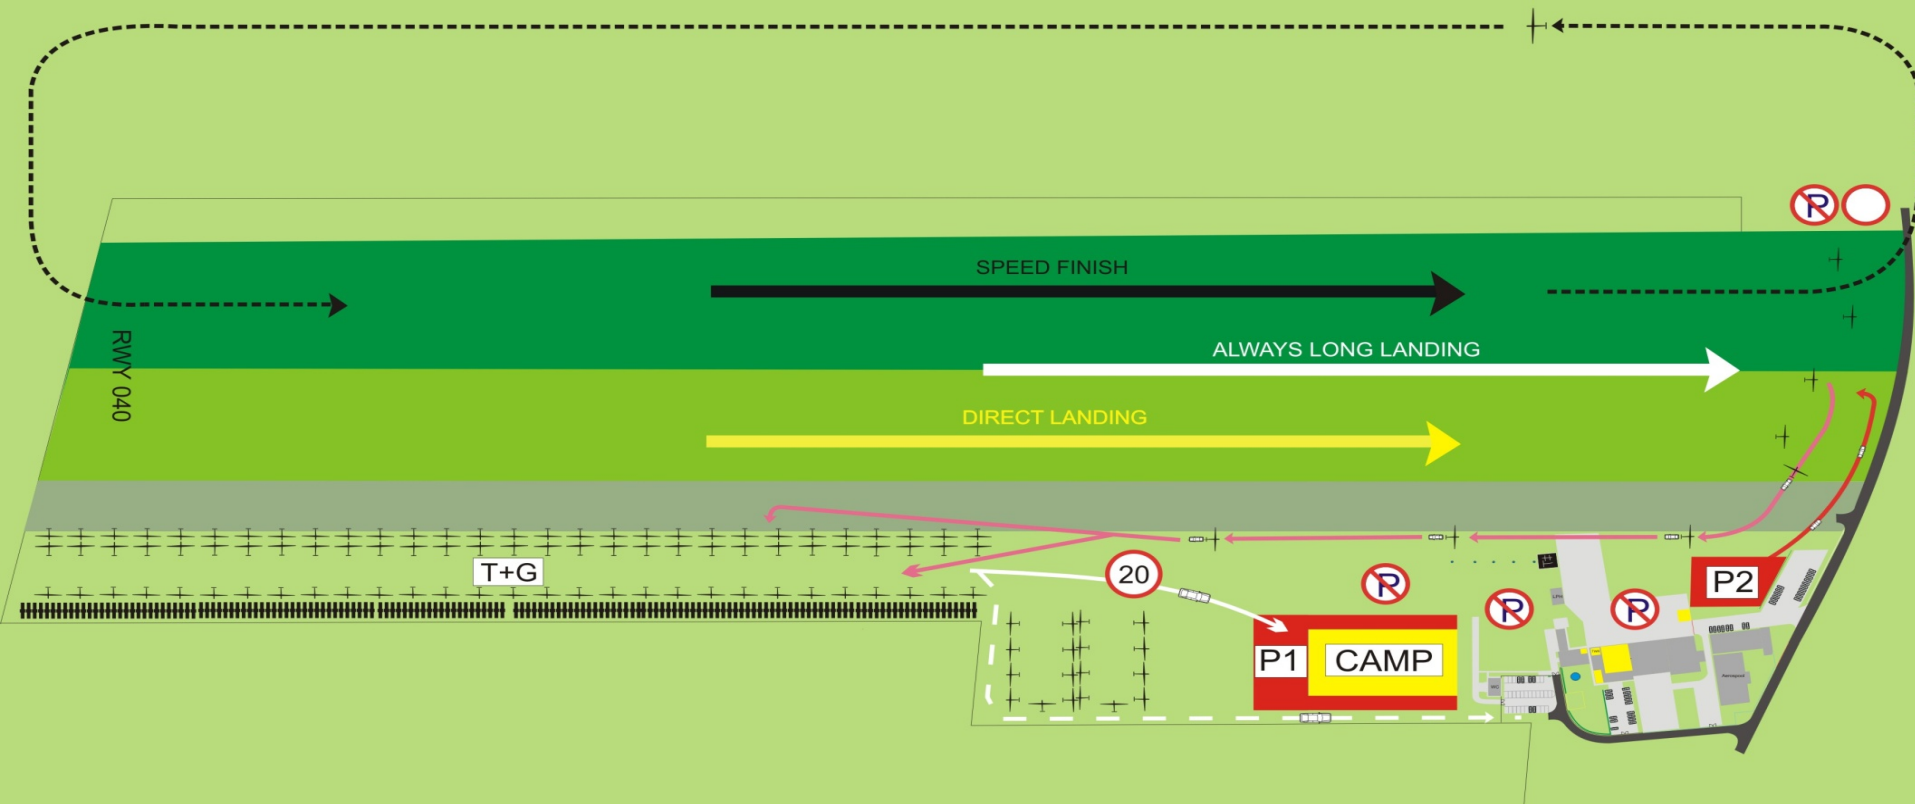

175 LZTN

170 LZNZ

336 Velky Tribec

247 Prievidza

First start

12:30

Arrivals

Arrivals 040 - approach from the south

Picture 4a.

Notices

MAX. ALTITUDE: 8000 ft (2438 m MSL)

Except Beskydy, Liptov, Chopok 9500 ft (2895 m MSL) and under TMA 4
Poprad FL100

PERMANENTLY PROHIBITED AREAS: OUTCARE, LZP1 MOCHOVCE, LZP29
Jaslovské Bohunice, LZP23 Sala, LKP13 Vrbetice, TMA 1, 2, 3, 4 Sliac, CTR
Sliac, LZR225A, LZR225, CTR Tatry, TMA 1,2,3,4 Poprad, TMA 1, 2, 4 Bratislava

PROHIBITED AREA FOR TODAY: LZR24 Lest, LZRA60A, LZRA60B, LZRA60C,
LZTRA06A, LZTRA06B, LZTRA06C CTR Piestany, TMA 1, 2 Piestany, CTR
Zilina, TMA 1,2,3 Zilina without Martinky

Warning drop zone: None

Outlanding: call +421 908 706 340