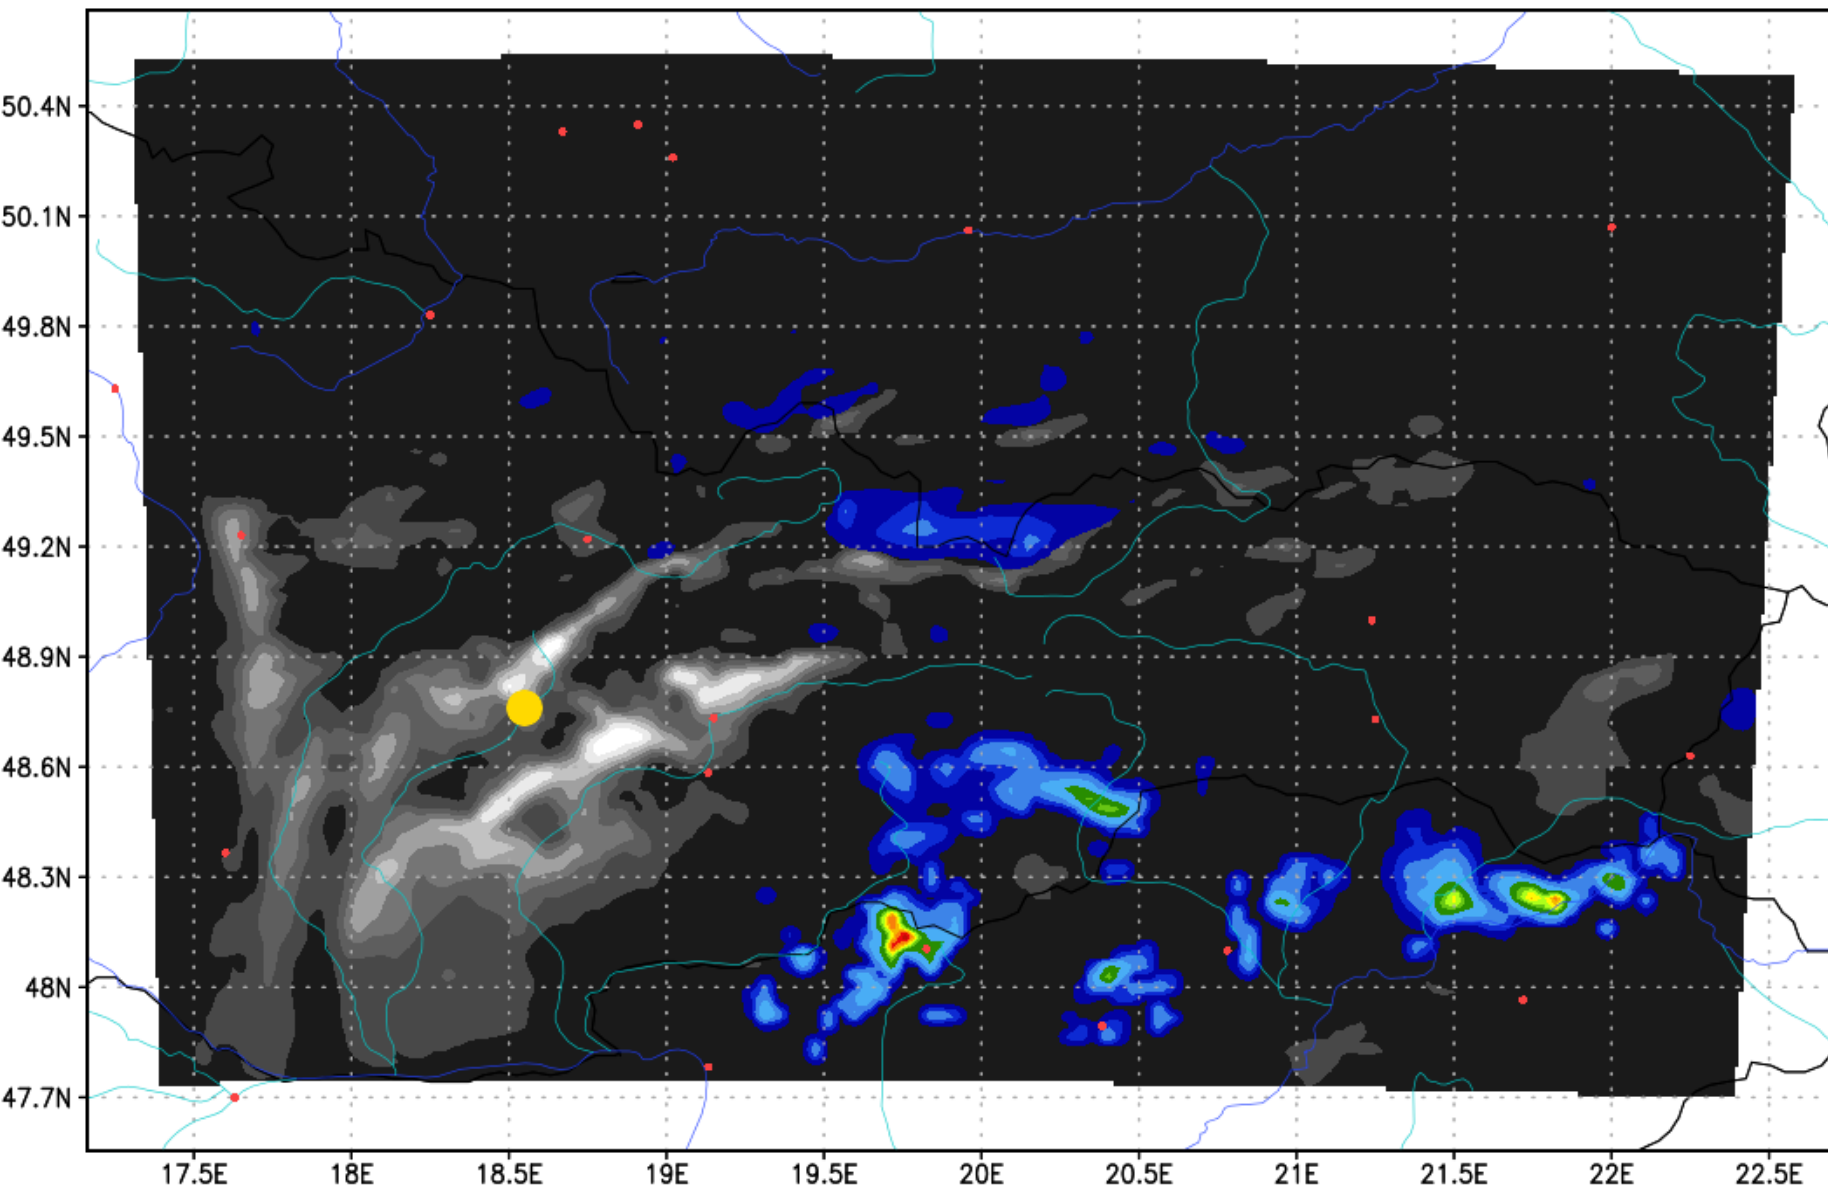

01:00 (23:00 UTC)

07:25 CET / 05:25 UTC

Sat24.com - 07:25 CET / 05:25 UTC

(C) Sat24.com/Eumetsat/Met Office

Total cloud and precip @ 2018-APR-17 13:00Z

Total cloud and precip @ 2018-APR-17 14:00Z

Total cloud and precip @ 2018-APR-17 15:00Z